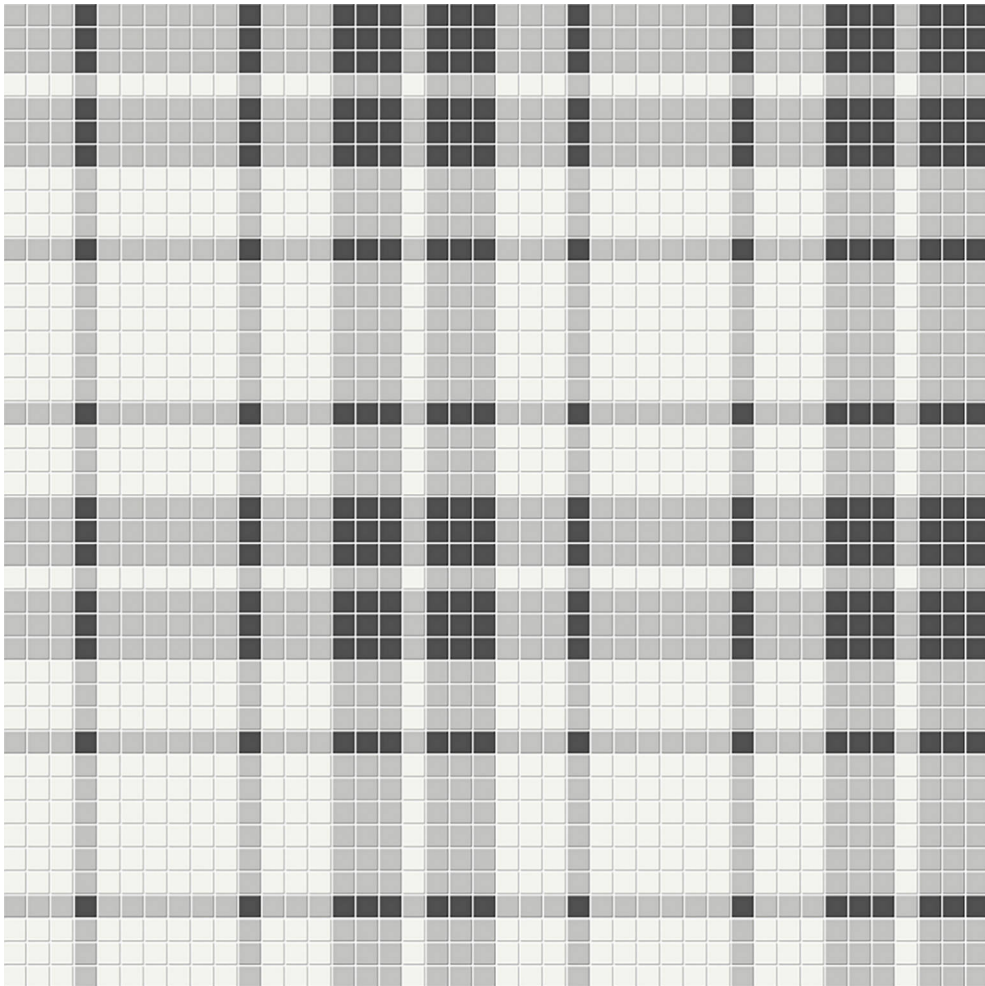

PRODUCT

MIDNIGHT BLEND MATTE PLAID PATTERN MOSAIC

Tile | 13.35"x13.35" | Porcelain

TECHNICAL DATA

CODE: QUTR-MI-M23M
NAME: Midnight Blend Matte Plaid Pattern Mosaic
SERIES: Traditions
SIZE: 13.35"x13.35"
FINISH: Matt
LOOK: Mono-Color
FROST RESISTANCE: Yes
MOSAIC CHIP SIZE: Mesh-Mounted
FAMILY: Tile
STYLE: Classic
SUITABLE FOR: Backsplash,Indoor
TYPOLOGY: Porcelain
TYPE OF PIECE: Mosaic
USE: Floor and Wall