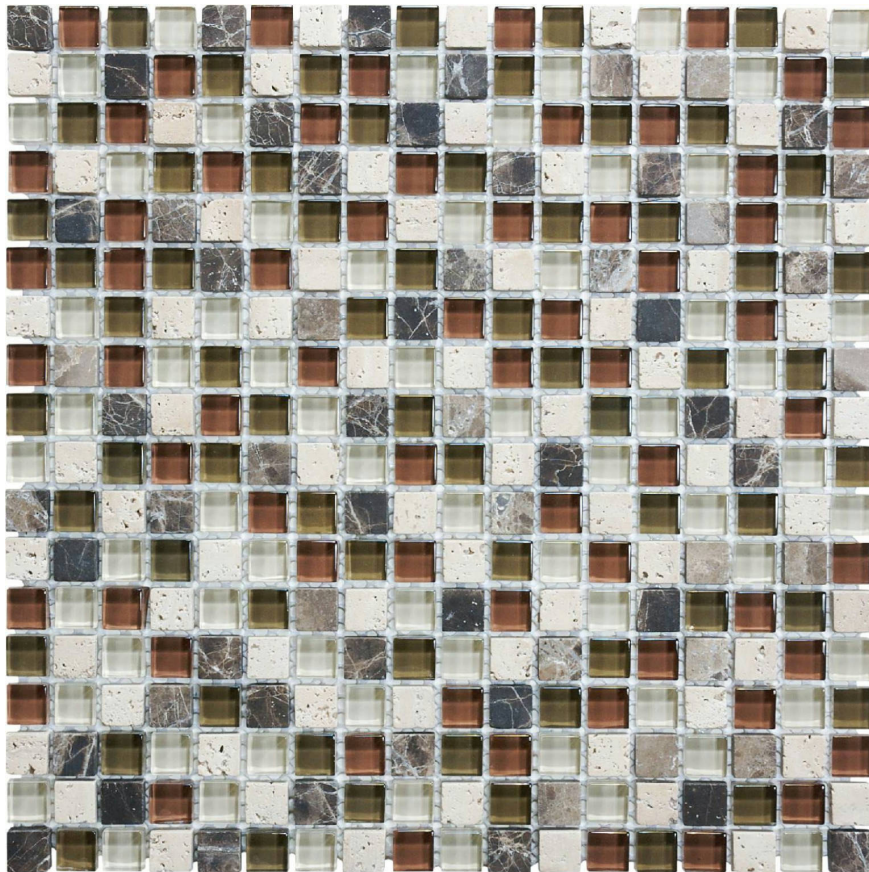

PRODUCT
5/8X5/8 CABERNET MOSAIC

Mosaic and Decorative Tile | 12"x12" | Mixed Materials

TECHNICAL DATA

CODE: AC35-005
NAME: 5/8X5/8 Cabernet Mosaic
SERIES: Bliss
SIZE: 12"x12"
FINISH: Matt
LOOK: Multi-Look Mosaics
FAMILY: Mosaic and Decorative Tile
SUITABLE FOR: Indoor
TYPOLOGY: Mixed Materials
TYPE OF PIECE: Mosaic
USE: Floor and Wall
NOTES: Number Of Rows Per Sheet = 18