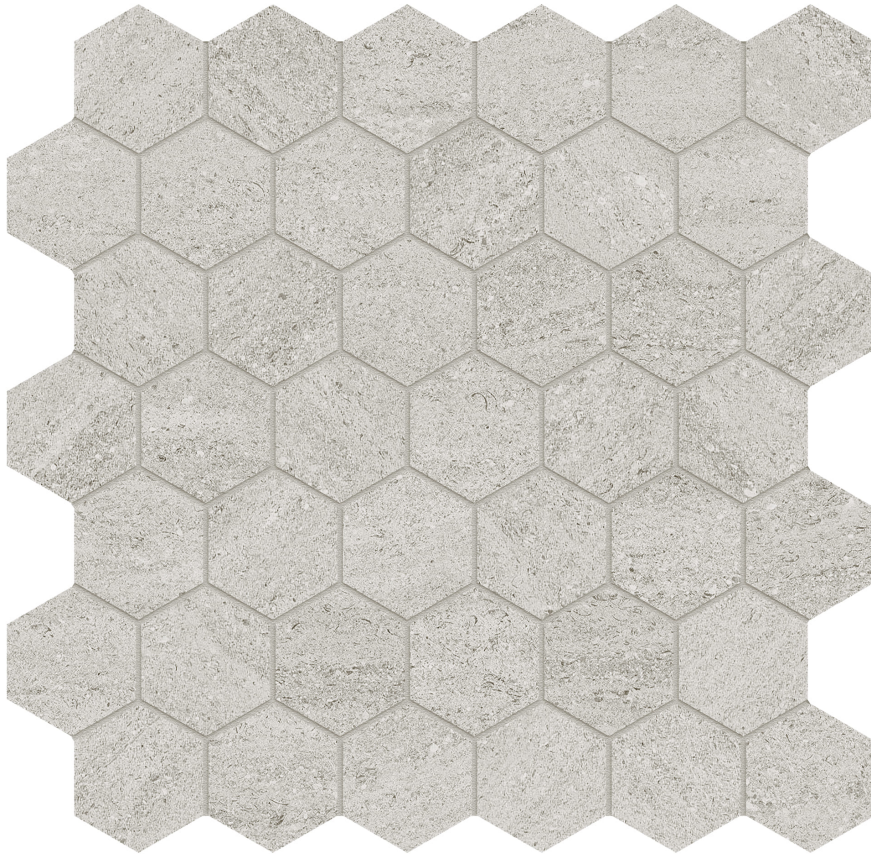

PRODUCT

LITHOFORM 2\ " HEX VEINCUT VISTA

Tile | 12"x12" | Porcelain

TECHNICAL DATA

CODE: AC8510-00370

NAME: Lithoform 2'' Hex Veincut Vista

SERIES: Lithoform

SIZE: 12"x12"

FINISH: Organic Matte

LOOK: Stone Look

EDGE: Rectified

FAMILY: Tile

STYLE: Contemporary

SUITABLE FOR: Indoor| Outdoor

TPOLOGY: Porcelain

TYPE OF PIECE: Mosaic