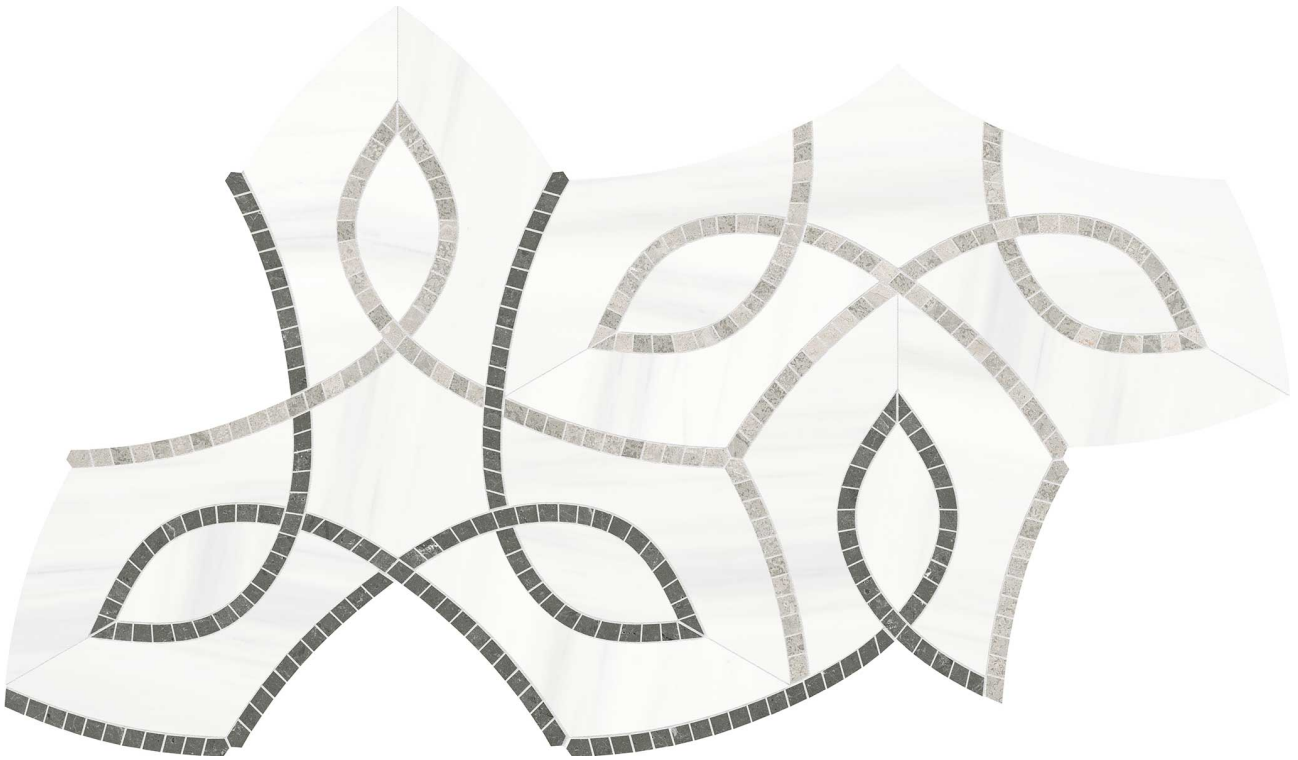

---

**PRODUCT**  
**UTOPIO VINE MIST MOSAIC**

---

Stone | 7.8"x13.5" | Natural Stone

## **TECHNICAL DATA**

CODE: AS5001-04140

NAME: Utopio Vine Mist Mosaic

SERIES: Utopio

SIZE: 7.8"x13.5"

FINISH: Honed w/ Polished

FAMILY: Stone

SUITABLE FOR: Indoor|Shower

TPOLOGY: Natural Stone

TYPE OF PIECE: Mosaic

USE: Floor and Wall

NOTES: Mosaic sheet sizes are nominal and may vary slightly due to standard manufacturing tolerances.

**PACKING**

Size	Product type	BOX			PALLET		
		pcs	sqft	lb	boxes	sqft	lb
7.8"x13.5"	Mosaic	5	3.77	16.05		37.7	