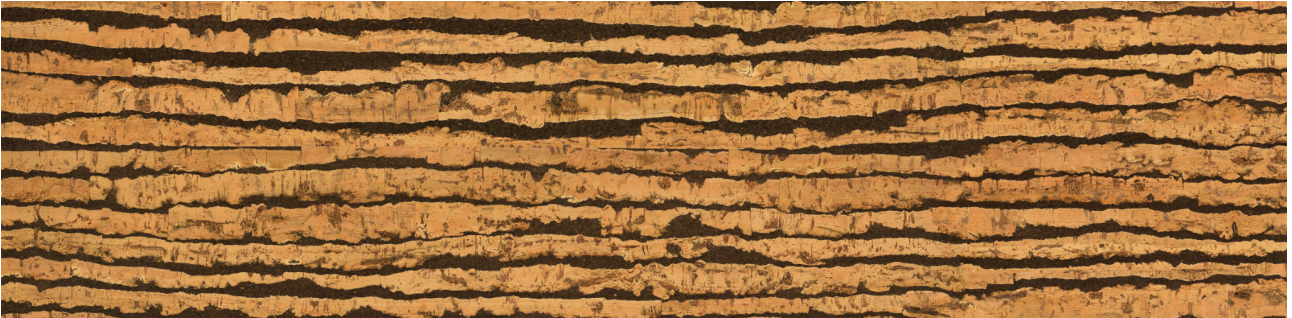

PRODUCT
CORK CLICK LANZAROTE

Waterproof Flooring | 12"x48,6" | HDF

TECHNICAL DATA

CODE: LCCORK202011

NAME: Cork Click Lanzarote

SERIES: True Earth Cork Click

SIZE: 12"x48,6"

FINISH: Matt

LOOK: Wood Look

CLICK SYSTEM: UNICLIC system

COMMERCIAL WARRANTY: Class 33

CORE BOARD THICKNESS: 7 mm

FAMILY: Waterproof Flooring

PAD THICKNESS: 1 mm

PAD TYPE: Cork Underlayment

RESIDENTIAL WARRANTY: Class 23

STYLE: Contemporary

SUITABLE FOR: Indoor

SURFACE TEXTURE: Cork

TYPOLOGY: HDF

TYPE OF PIECE: Field Tile

TOTAL THICKNESS: 10 mm

USE: Floor only

NOTES: These SKUs are special order and take approximately two weeks to deliver