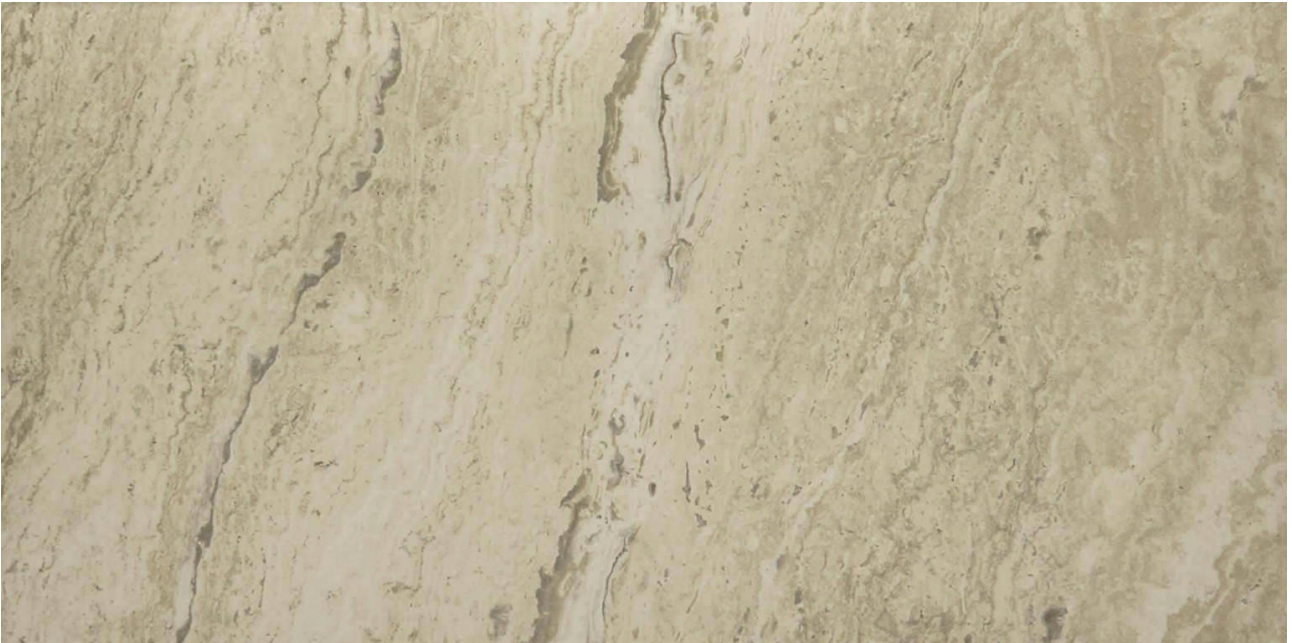

PRODUCT
12X24F IVORY

Tile | 12"x24" | Porcelain

GRAPHIC VARIETY

ROOM SCENES

TECHNICAL DATA

CODE: AC69-132
NAME: 12X24F Ivory
SERIES: Antico
SIZE: 12"x24"
FINISH: Satin
LOOK: Stone Look
FROST RESISTANCE: Yes
PEI: 4
FAMILY: Tile
STYLE: Contemporary
SUITABLE FOR: Backsplash|Indoor|Outdoor|Pool|Shower
TYPOLOGY: Porcelain
TYPE OF PIECE: Field Tile
USE: Floor and Wall