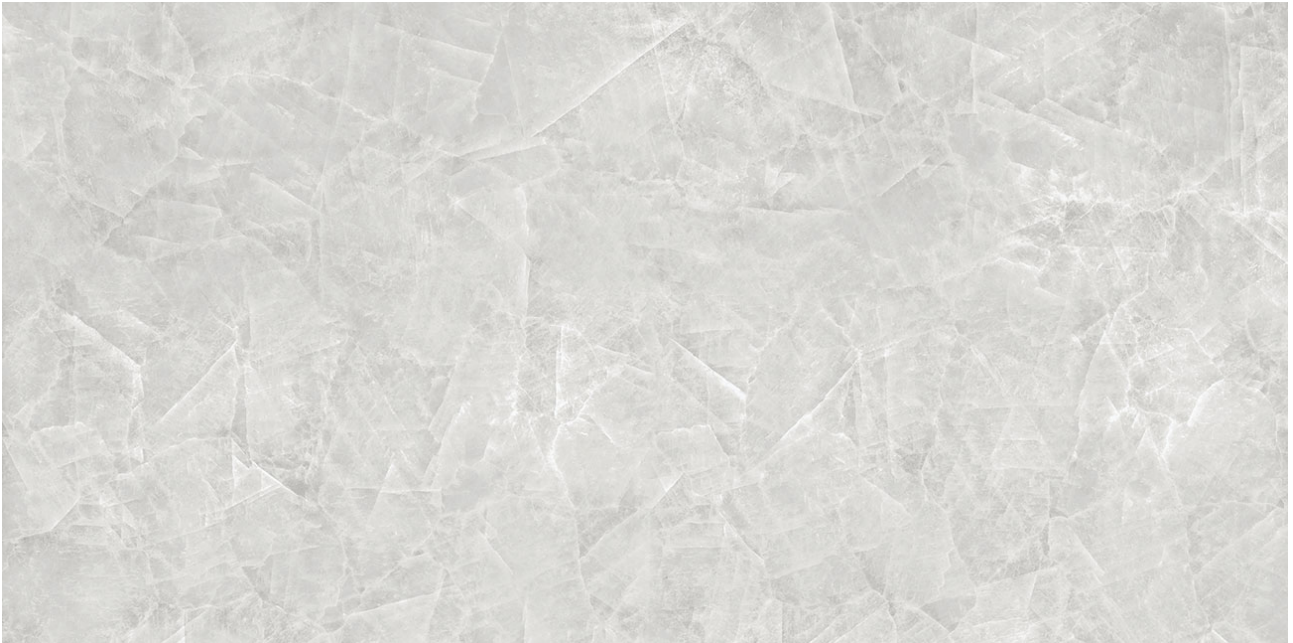

PRODUCT

ROYAL STONEWORKS 63X126 CRYSTAL LUXE POLISHED

Tile | 63"x126" | Sintered Slab

TECHNICAL DATA

CODE: QUSW-CL-1P

NAME: Royal Stoneworks 63X126 Crystal Luxe Polished

SERIES: Royal Stoneworks

SIZE: 63"x126"

FINISH: Polished

LOOK: Stone Look

FROST RESISTANCE: Yes

SHADE VARIATION: V2

EDGE: Rectified

FAMILY: Tile

STYLE: Contemporary

SUITABLE FOR: Indoor|Shower

TPOLOGY: Sintered Slab

TYPE OF PIECE: Field Tile

USE: Floor and Wall

NOTES: This product is special order and cannot be cancelled, returned, or refunded.

PACKING

Size	Product type	BOX			PALLET		
		pcs	sqft	lb	boxes	sqft	lb
63"x126"	Field Tile	1	55.11		40		