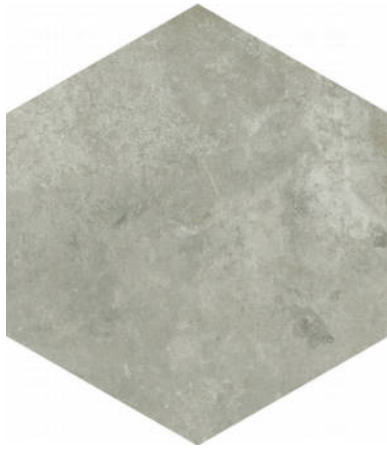

### SEVILLE 5.5X6.3" GREY HEXAGON

---

Tile | 5.5"x6.3" | Porcelain

**GRAPHIC VARIETY**

**DETAILS**

**ROOM SCENES**

## **TECHNICAL DATA**

CODE: QUSE-GR-1  
NAME: Seville 5.5X6.3" Grey Hexagon  
SERIES: Seville  
SIZE: 5.5"x6.3"  
FINISH: Matt  
LOOK: Concrete  
FROST RESISTANCE: Yes  
PEI: 4  
FAMILY: Tile  
STYLE: Traditional  
SUITABLE FOR: Backsplash|Indoor|Outdoor|Pool|Shower  
TYPOLOGY: Porcelain  
TYPE OF PIECE: Field Tile  
USE: Floor and Wall