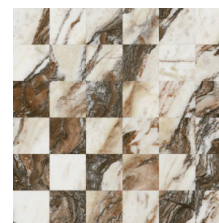

2X2 Mosaic-Polished Allure Blue
12"x12" | Porcelain

2X2 Mosaic-Matte Glamour White
12"x12" | Porcelain

2X2 Mosaic-Matte Amore Grey
12"x12" | Porcelain

2X2 Mosaic-Matte Allure Blue
12"x12" | Porcelain

2X2 Mosaic-Matte Revere Red
12"x12" | Porcelain