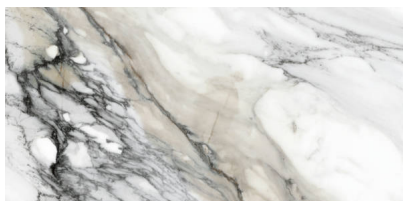

PRODUCTS

24X48 Matte Crush Gold
24"x48" | Porcelain

24X48 Matte Amore Grey
24"x48" | Porcelain

24X48 Polished Revere Red
24"x48" | Porcelain

24X48 Polished Crush Gold
24"x48" | Porcelain

24X48 Polished Amore Grey
24"x48" | Porcelain

24X48 Polished Allure Blue
24"x48" | Porcelain

24X48 Matte Revere Red
24"x48" | Porcelain

24X48 Matte Glamour White
24"x48" | Porcelain