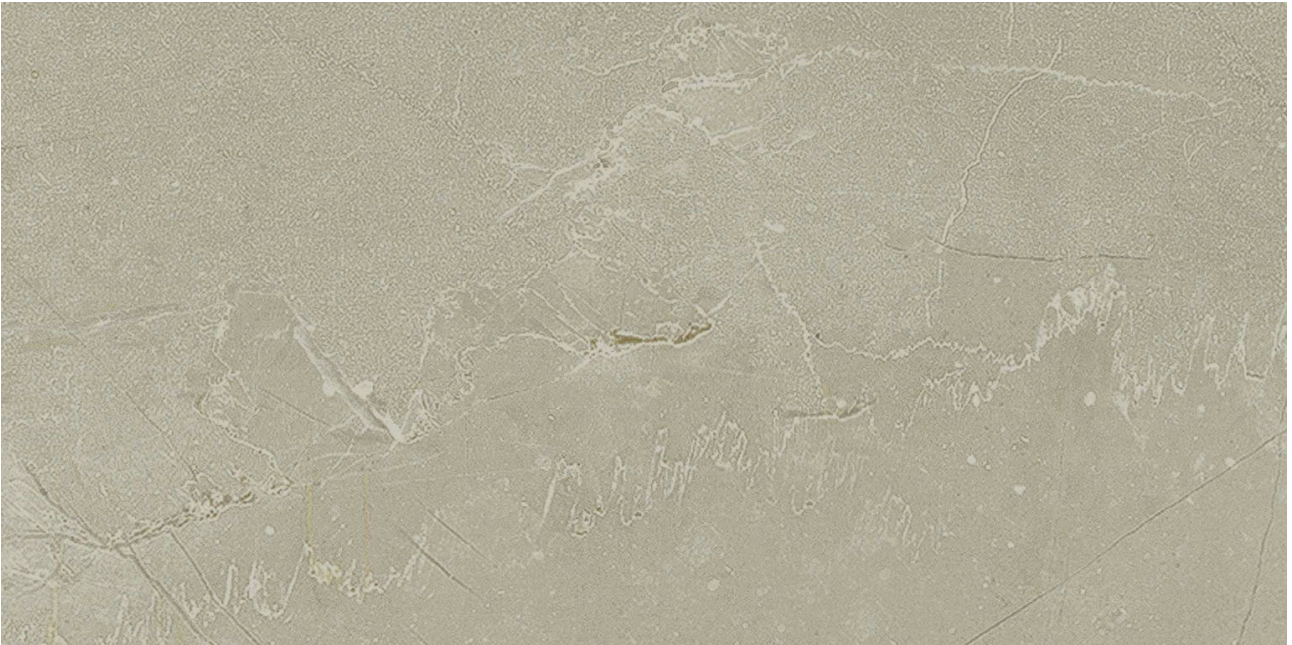

PRODUCT
3X6 MATTE PULPIS GREY

Tile | 3"x6" | Porcelain

TECHNICAL DATA

CODE: AC61-083
NAME: 3X6 Matte Pulpis Grey
SERIES: Classic
SIZE: 3"x6"
FINISH: Matt
LOOK: Marble Look
FAMILY: Tile
STYLE: Contemporary
SUITABLE FOR: Backsplash
TYPOLOGY: Porcelain
TYPE OF PIECE: Field Tile
USE: Floor and Wall