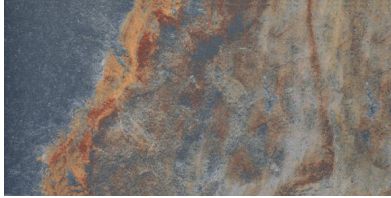

PRODUCT
VOLCANO 12X24

Tile | 12"x24" | Porcelain

GRAPHIC VARIETY

TECHNICAL DATA

CODE: QUVT-VO-1
NAME: Volcano 12x24
SERIES: Vermont Slate
SIZE: 12"x24"
FINISH: Matt
LOOK: Stone Look
FROST RESISTANCE: Yes
PEI: 4
FAMILY: Tile
STYLE: Contemporary
SUITABLE FOR: Indoor, Shower
TYPOLOGY: Porcelain
TYPE OF PIECE: Field Tile
USE: Floor and Wall