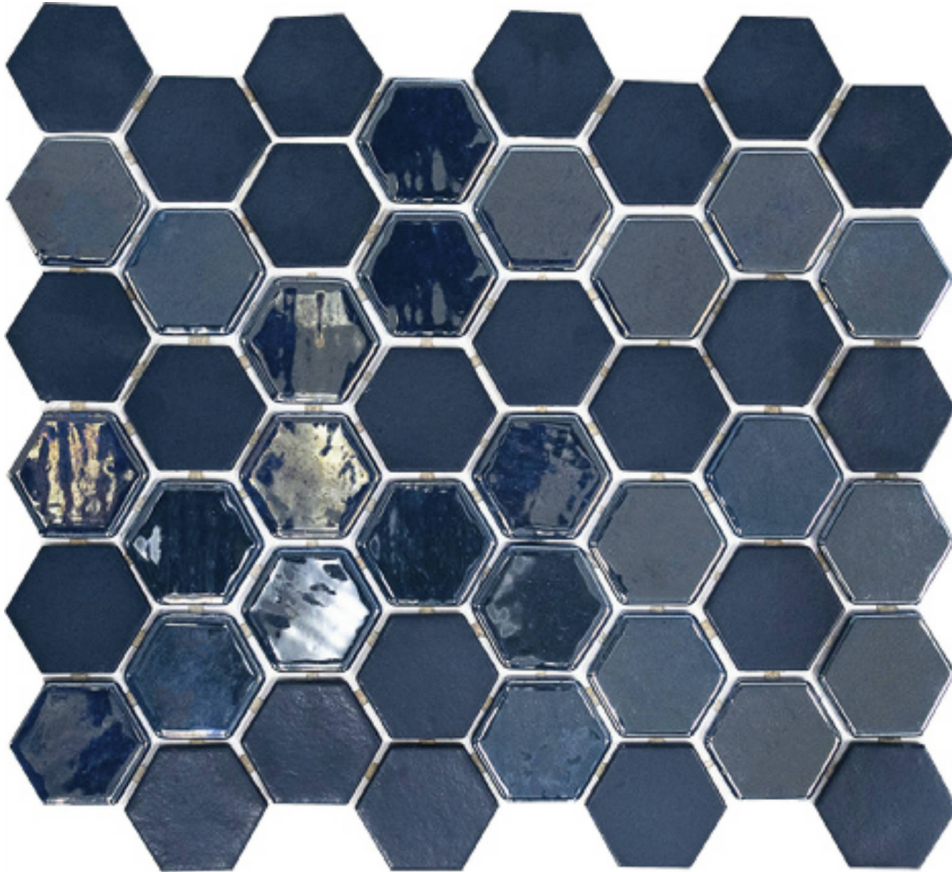

PRODUCT
CONFETTI MOSAIC BLUE

Mosaic and Decorative Tile | 10.75"x12.5" | Glass

TECHNICAL DATA

CODE: RVHA092
NAME: Confetti Mosaic Blue
SERIES: Hamptons Collection
SIZE: 10.75"x12.5"
LOOK: Multi-Look Mosaics
FAMILY: Mosaic and Decorative Tile
STYLE: Contemporary
SUITABLE FOR: Backsplash, Indoor
TYPOLOGY: Glass
TYPE OF PIECE: Mosaic
USE: Wall only