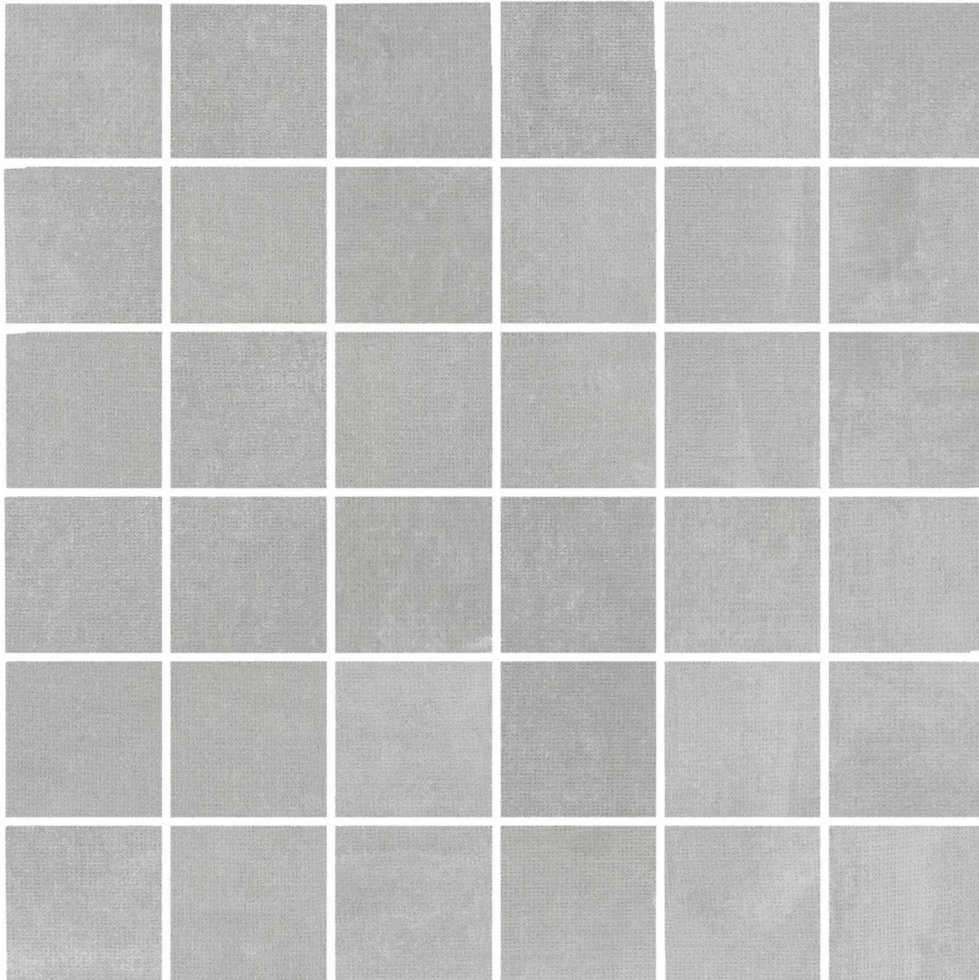

PRODUCT
BROADWAY SILVER 2X2 MOSAIC

Tile | 12"x12" | Porcelain

GRAPHIC VARIETY

TECHNICAL DATA

CODE: QUUR-BR-M1
NAME: Broadway Silver 2X2 Mosaic
SERIES: Urban
SIZE: 12"x12"
FINISH: Matt
LOOK: Concrete
FROST RESISTANCE: Yes
MOSAIC CHIP SIZE: 2"x2"
FAMILY: Tile
STYLE: Contemporary
SUITABLE FOR: Backsplash,Indoor
TYPOLOGY: Porcelain
TYPE OF PIECE: Mosaic
USE: Floor and Wall