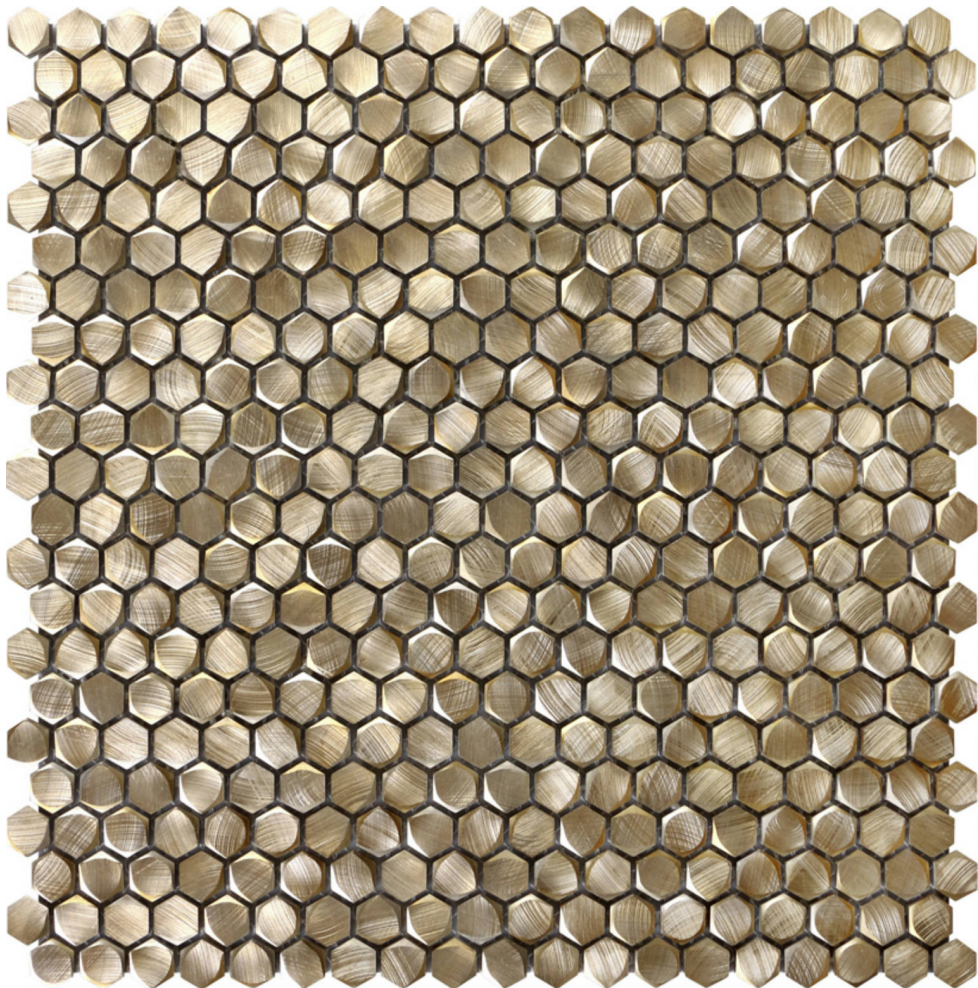

# MEDIUM HEXAGON GOLD ALUMINUM MOSAIC

---

Mosaic and Decorative Tile | 12"x12" | Metal

**TECHNICAL DATA**

CODE: RVCHAWM110  
NAME: Medium Hexagon Gold Aluminum Mosaic  
SERIES: Chelsea Collection  
SIZE: 12"x12"  
LOOK: Multi-Look Mosaics  
FAMILY: Mosaic and Decorative Tile  
SUITABLE FOR: Backsplash, Indoor  
TYPOLOGY: Metal  
TYPE OF PIECE: Mosaic  
USE: Wall only