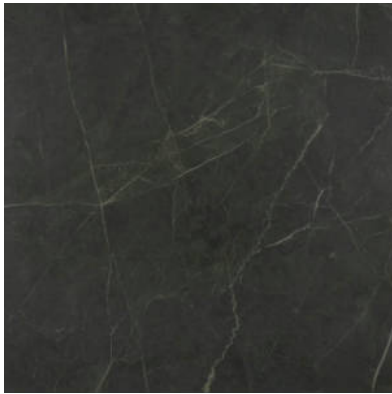

PRODUCT
TIVOLI NERO HONED 24X24

Tile | 24"x24" | Glazed Porcelain

GRAPHIC VARIETY

TECHNICAL DATA

CODE: QULX-TI-3HN2
NAME: Tivoli Nero Honed 24X24
SERIES: Luxury
SIZE: 24"x24"
FINISH: Matt
LOOK: Marble Look
FROST RESISTANCE: Yes
PEI: 4
EDGE: Rectified
FAMILY: Tile
STYLE: Contemporary
SUITABLE FOR: Indoor|Shower
TYPOLOGY: Glazed Porcelain
TYPE OF PIECE: Field Tile
USE: Floor and Wall