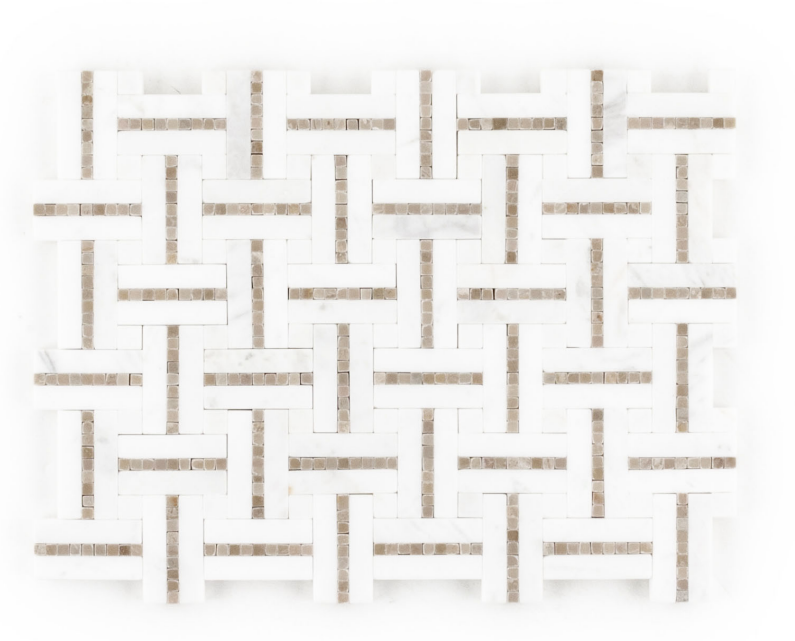

PRODUCT
GAZEBO CREAM MOSAIC

Mosaic and Decorative Tile | 8"x11" | Marble

DETAILS

ROOM SCENES

TECHNICAL DATA

CODE: RVHA099
NAME: Gazebo Cream Mosaic
SERIES: Hamptons Collection
SIZE: 8"x11"
LOOK: Multi-Look Mosaics
SHADE VARIATION: V3
FAMILY: Mosaic and Decorative Tile
STYLE: Contemporary
SUITABLE FOR: Backsplash, Indoor
TYPOLOGY: Marble
TYPE OF PIECE: Mosaic
USE: Floor and Wall

PACKING

Size	Product type	BOX			PALLET		
		pcs	sqft	lb	boxes	sqft	lb
8"x11"	Mosaic	10					

WARNING The information contained in this packing list is for guidance only, the contents of the packing may vary. Please consult our sales representatives for an exact list.