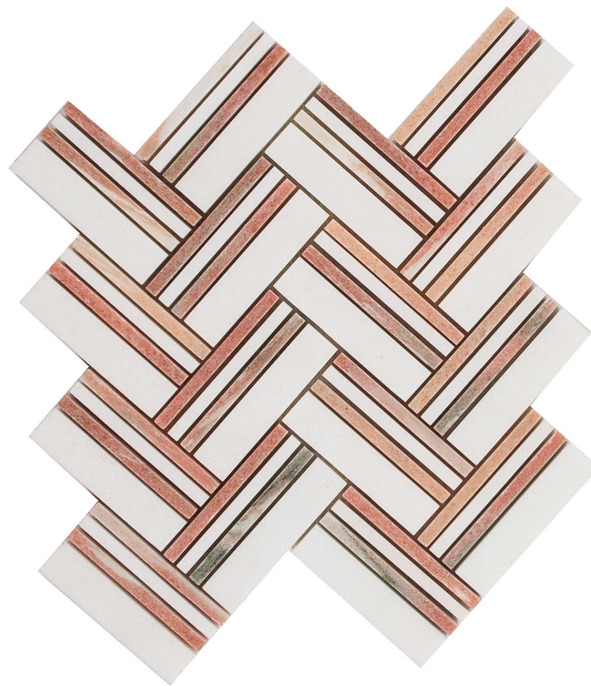

---

**PRODUCT**  
**ROSEY WEAVE MOSAIC**

---

Mosaic and Decorative Tile | 9"x10" | Marble

**DETAILS**

**ROOM SCENES**

## **TECHNICAL DATA**

**CODE:** RVHA104

**NAME:** Rosey Weave Mosaic

**SERIES:** Hamptons Collection

**SIZE:** 9"x10"

**FINISH:** Polished

**LOOK:** Multi-Look Mosaics

**SHADE VARIATION:** V4

**FAMILY:** Mosaic and Decorative Tile

**STYLE:** Contemporary

**SUITABLE FOR:** Backsplash,Indoor,Shower

**TPOLOGY:** Marble

**TYPE OF PIECE:** Mosaic

**USE:** Floor and Wall

**PACKING**

| Size   | Product type | BOX |      |    | PALLET |      |    |
|--------|--------------|-----|------|----|--------|------|----|
|        |              | pcs | sqft | lb | boxes  | sqft | lb |
| 9"x10" | Mosaic       | 5   |      |    |        |      |    |