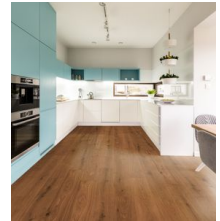

SERIES

TRUE EARTH FLOORWORKS

Wood Look | | Fibrano w/ HydroWood

PRODUCTS

American Red Oak
7.8"x48.6" | Fibrano w/ HydroWood

Rustic Oak Brown
7.8"x48.6" | Fibrano w/ HydroWood

Cognac Oak
7.8"x48.6" | Fibrano w/ HydroWood

Wild Oak Bark
7.8"x48.6" | Fibrano w/ HydroWood

Timber White
7.8"x48.6" | Fibrano w/ HydroWood

Timber Espresso
7.8"x48.6" | Fibrano w/ HydroWood

Savannah Oak Cedar
7.8"x48.6" | Fibrano w/ HydroWood

Oak Villa Gold
7.8"x48.6" | Fibrano w/ HydroWood