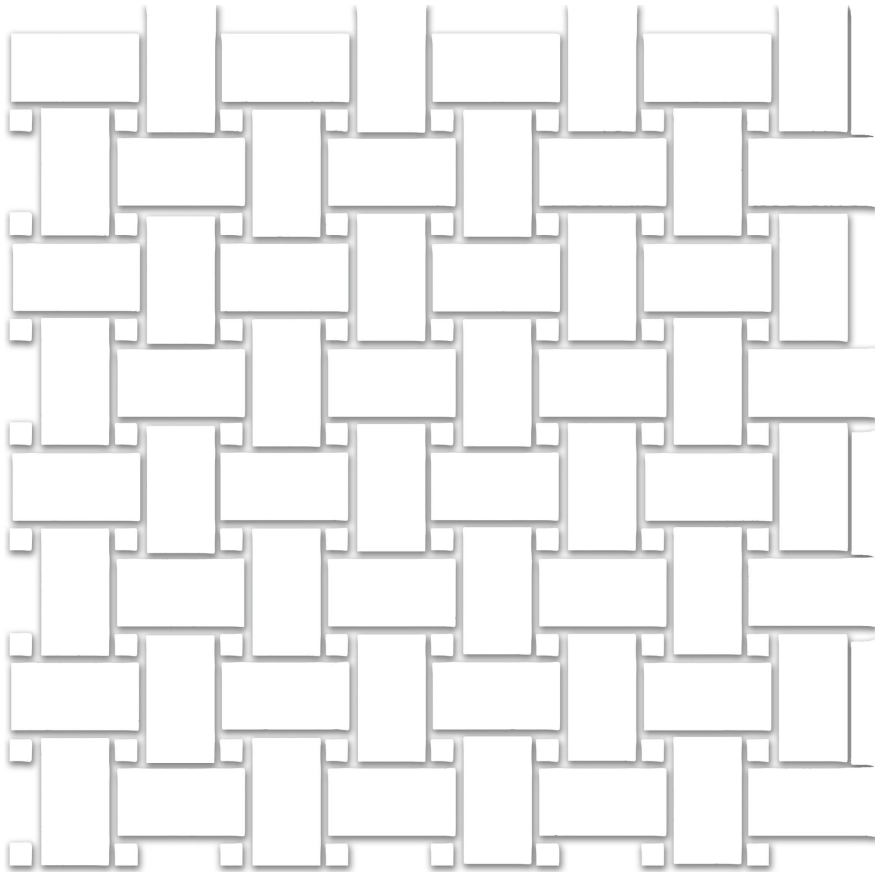

PRODUCT

TREASURE ULTIMATE DOLOMITE POLISHED BASKETWEAVE MOSAIC

Tile | 12"x12" | Porcelain

TECHNICAL DATA

CODE: QUTS-UL-M3
NAME: Treasure Ultimate Dolomite Polished Basketweave Mosaic
SERIES: Treasure
SIZE: 12"x12"
FINISH: Polished
LOOK: Marble Look
MOSAIC CHIP SIZE: Mesh-Mounted
SHADE VARIATION: V2
FAMILY: Tile
STYLE: Contemporary
SUITABLE FOR: Indoor|Shower|Backsplash
TYPOLOGY: Porcelain
TYPE OF PIECE: Mosaic
USE: Floor and Wall

PACKING

Size	Product type	BOX			PALLET		
		pcs	sqft	lb	boxes	sqft	lb
12"x12"	Mosaic	10					

WARNING The information contained in this packing list is for guidance only, the contents of the packing may vary. Please consult our sales representatives for an exact list.