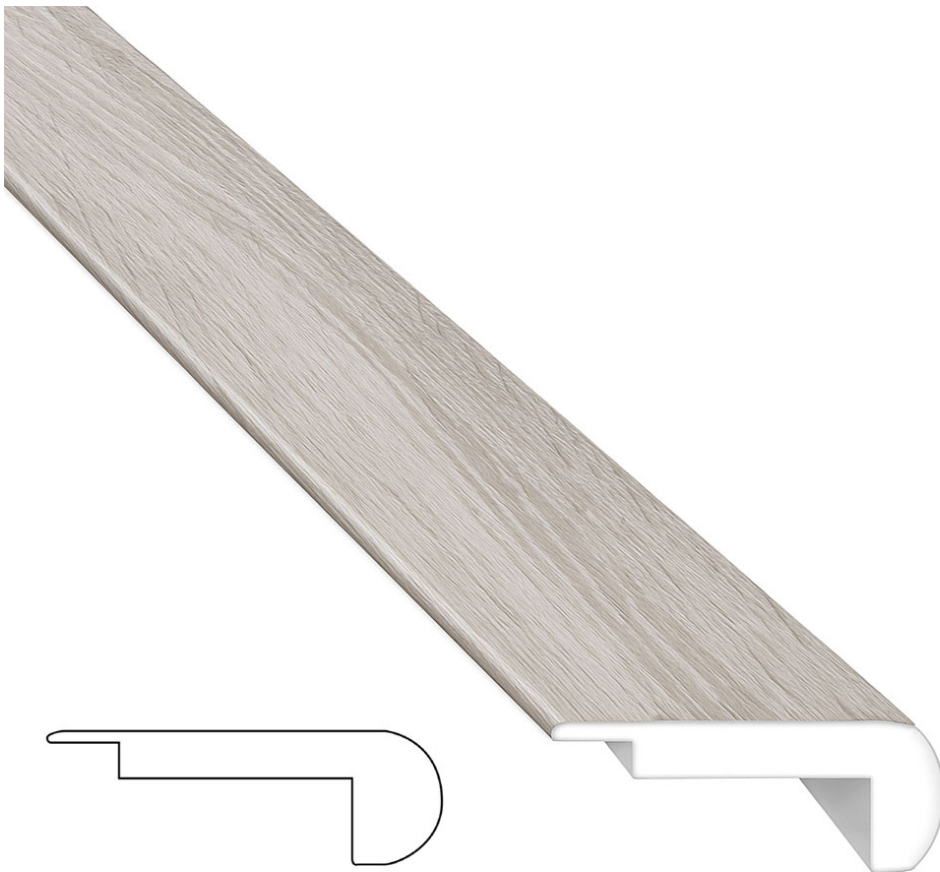

---

**PRODUCT**  
**STAIRNOSE TIMBER ESPRESSO**

---

Waterproof Wall and Floor Covering | 12"x48" | Fibrano w/ HydroWood

**GRAPHIC VARIETY**

## **TECHNICAL DATA**

CODE: LC201668-SN  
NAME: Stairnose Timber Espresso  
SERIES: True Earth Floorworks  
SIZE: 12"x48"  
FINISH: Hotcoat W Aluminum Oxide  
LOOK: Wood Look  
FAMILY: Waterproof Wall and Floor Covering  
SUITABLE FOR: Indoor  
TYPOLOGY: Fibrano w/ HydroWood  
TYPE OF PIECE: Transition molding  
USE: Floor only