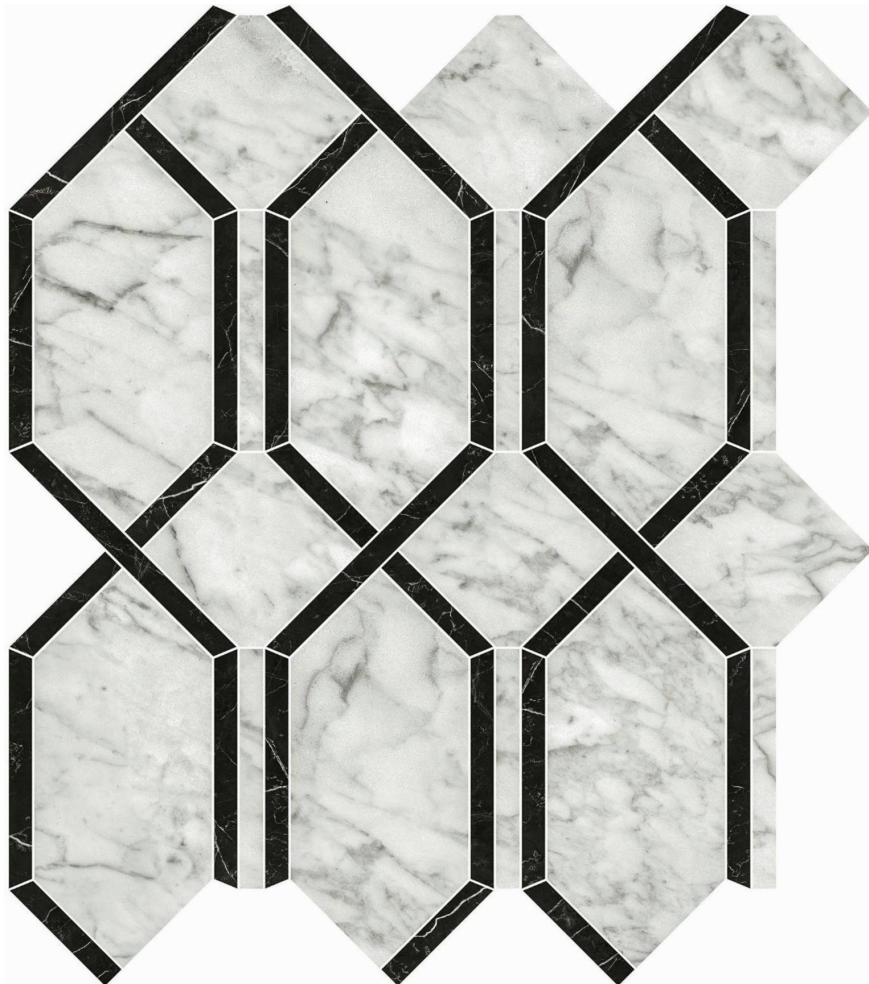

PRODUCT

SAN GIULIO GIOIA POLISHED MODELLA MOSAIC

Tile | 12"x13" | Glazed Porcelain

TECHNICAL DATA

CODE: QULX-SA-M5P
NAME: San Giulio Gioia Polished Modella Mosaic
SERIES: Luxury
SIZE: 12"x13"
FINISH: Polished
LOOK: Marble Look
EDGE: Rectified
FAMILY: Tile
STYLE: Contemporary
SUITABLE FOR: Backsplash,Indoor,Shower
TYPOLOGY: Glazed Porcelain
TYPE OF PIECE: Mosaic
USE: Floor and Wall