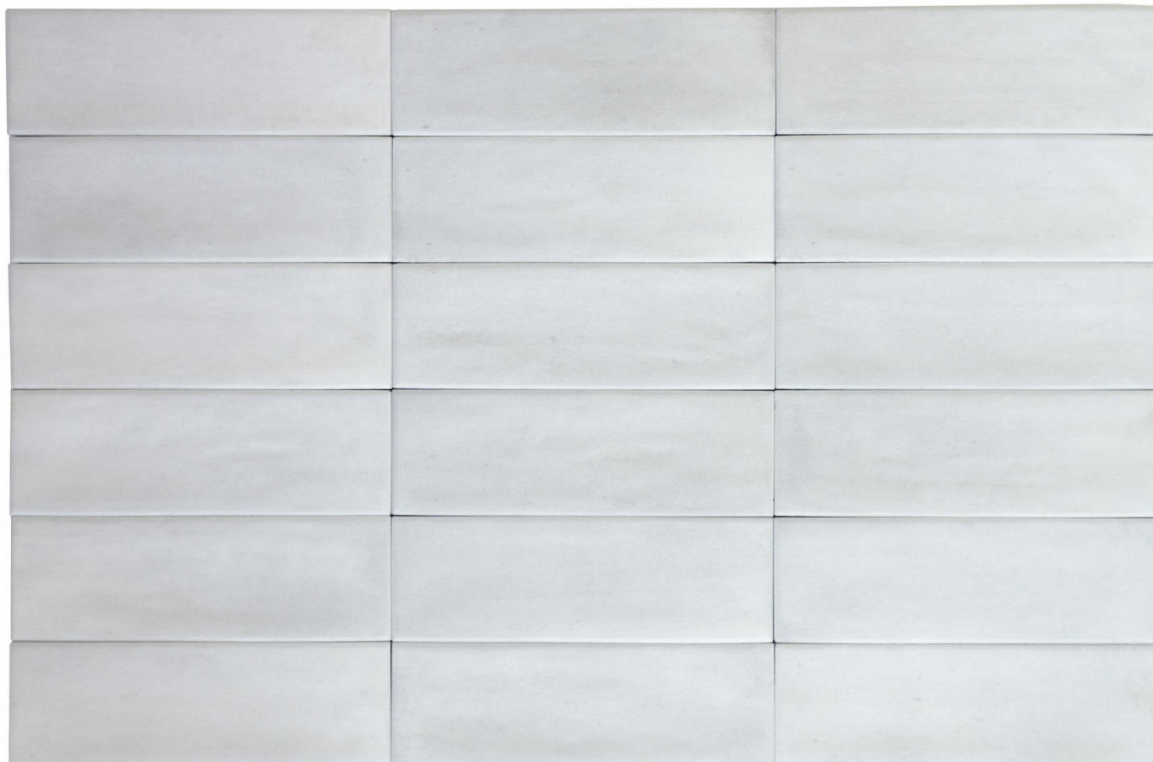

PRODUCT
LISBON 2X6\" PEARL

Tile | 2"x6" | Porcelain

GRAPHIC VARIETY

DETAILS

ROOM SCENES

TECHNICAL DATA

CODE: QULI-PE-1
NAME: Lisbon 2x6" Pearl
SERIES: Lisbon
SIZE: 2"x6"
FINISH: Matt
LOOK: Hand-crafted
FROST RESISTANCE: Yes
PEI: 4
SHADE VARIATION: V2
FAMILY: Tile
STYLE: Traditional
SUITABLE FOR: Backsplash|Indoor
TYPOLOGY: Porcelain
TYPE OF PIECE: Field Tile
USE: Floor and Wall