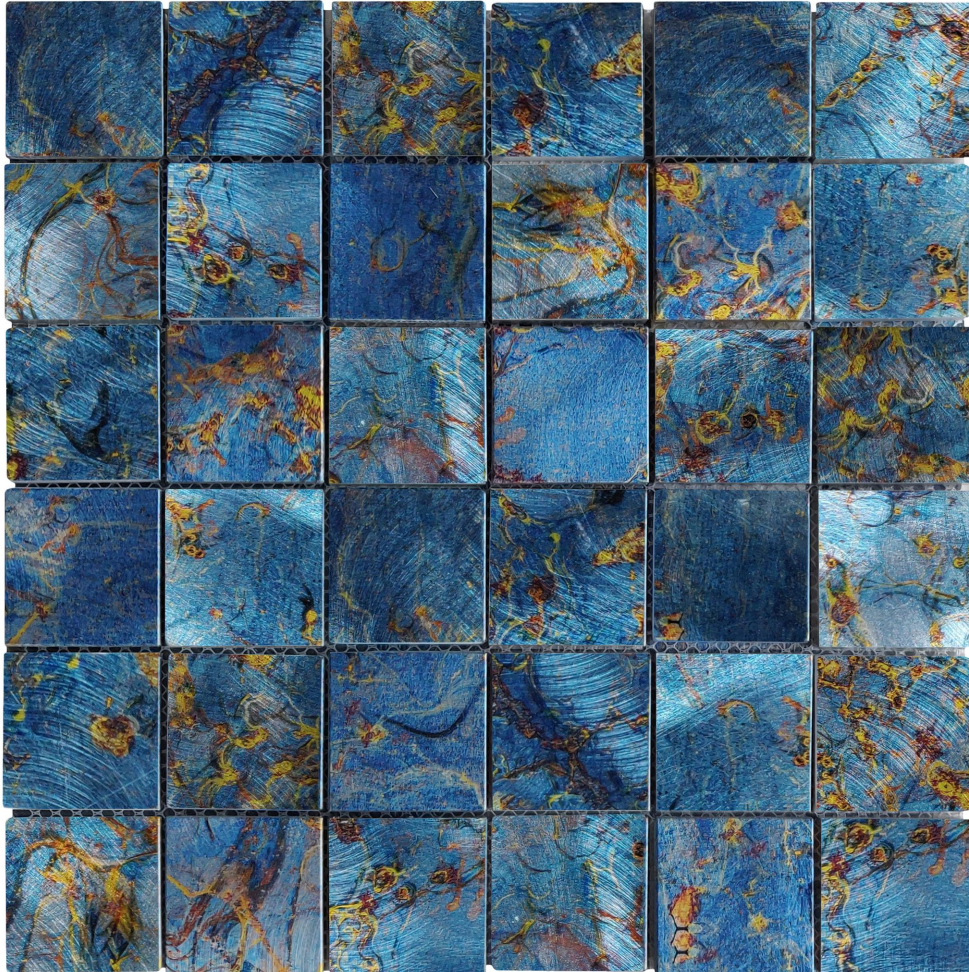

PRODUCT

BLUE ALUMINUM 2\'X2\' MIX MOSAIC

Mosaic and Decorative Tile | 12"x12" | Aluminium

ROOM SCENES

TECHNICAL DATA

CODE: RVCHAWM059
NAME: Blue Aluminum 2"x2" Mix Mosaic
SERIES: Chelsea Collection
SIZE: 12"x12"
LOOK: Multi-Look Mosaics
MOSAIC CHIP SIZE: 2"x2"
FAMILY: Mosaic and Decorative Tile
SUITABLE FOR: Backsplash,Indoor,Shower,Pool
TYPOLOGY: Aluminium
TYPE OF PIECE: Mosaic
USE: Wall only