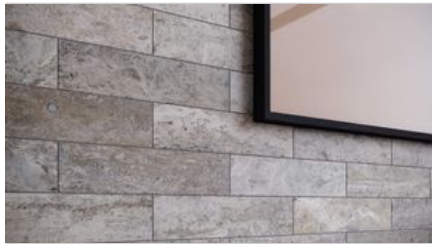

---

**PRODUCT**  
**SILVER ASH 3X12**

---

Stone | 3"x12" | Travertine

**ROOM SCENES**

## **TECHNICAL DATA**

CODE: AS5000-03920  
NAME: Silver Ash 3x12  
SERIES: Silver Ash  
SIZE: 3"x12"  
FINISH: Filled & Honed  
EDGE: Straight Edge  
FAMILY: Stone  
SUITABLE FOR: Indoor|Shower  
TYPOLOGY: Travertine  
TYPE OF PIECE: Field Tile  
USE: Floor and Wall