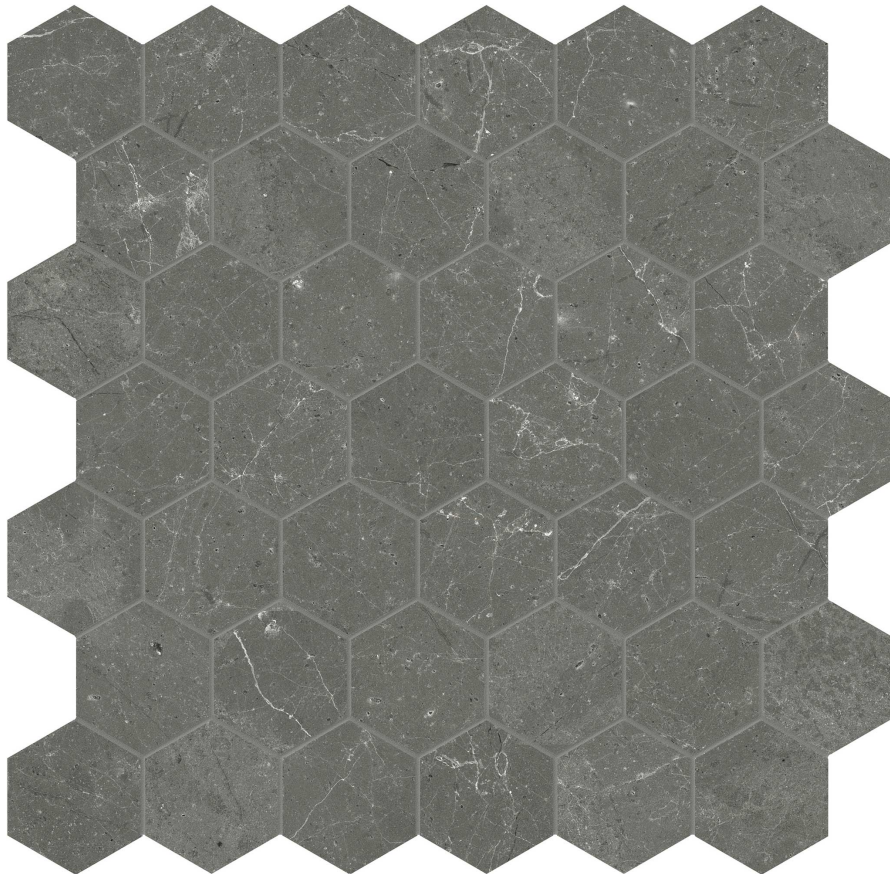

PRODUCT

STARK CARBON 2 HEXAGON MOSAIC

Stone | 12"x12" | Marble

TECHNICAL DATA

CODE: AS5001-03180

NAME: Stark Carbon 2 Hexagon Mosaic

SERIES: Stark Carbon

SIZE: 12"x12"

FINISH: Polished

MOSAIC CHIP SIZE: 2"x2"

FAMILY: Stone

SUITABLE FOR: Indoor|Shower

TPOLOGY: Marble

TYPE OF PIECE: Mosaic

USE: Floor and Wall

NOTES: Sheet size shown is approximate. Actual dimensions refer to individual mosaic chips.