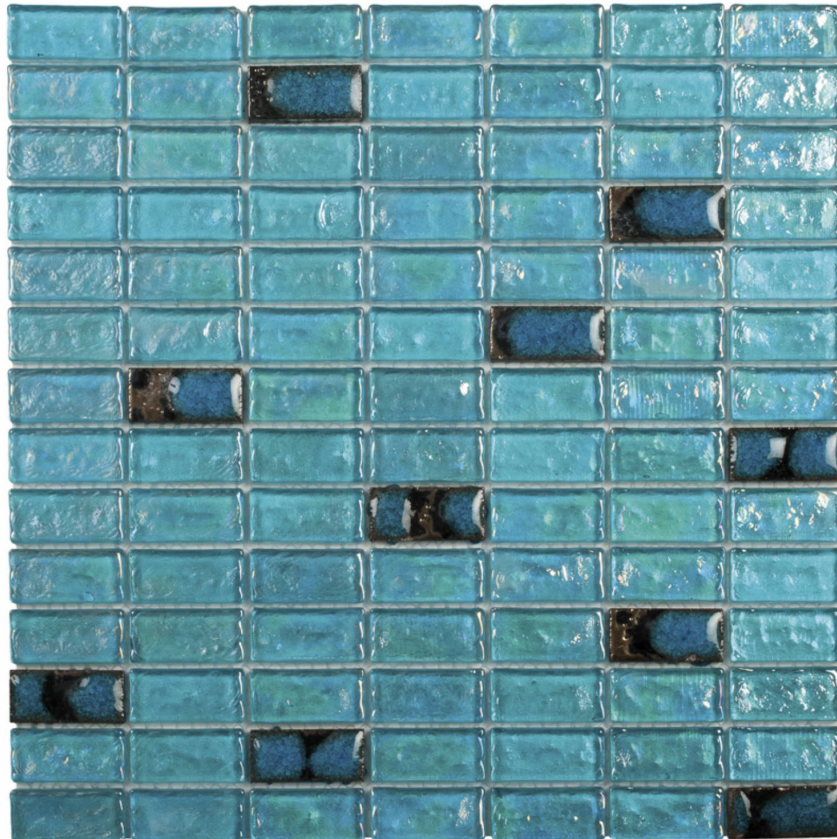

PRODUCT

TURQUOISE GLASS AND CERAMIC BRICK 3/4

Mosaic and Decorative Tile | 12"x12" | Mixed Materials

TECHNICAL DATA

CODE: RVCHAWV040
NAME: Turquoise Glass And Ceramic Brick 3/4
SERIES: Chelsea Collection
SIZE: 12"x12"
LOOK: Multi-Look Mosaics
FAMILY: Mosaic and Decorative Tile
SUITABLE FOR: Backsplash|Indoor
TYPOLOGY: Mixed Materials
TYPE OF PIECE: Mosaic
USE: Wall only