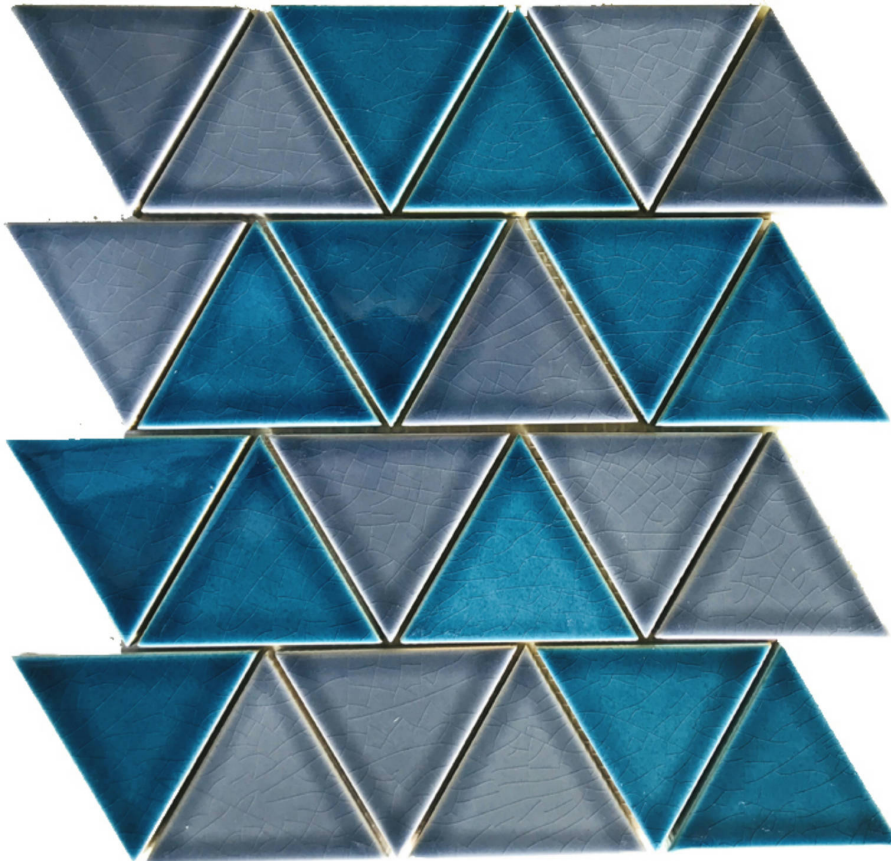

PRODUCT

3\" data-bbox="110 265 893 288"/>

Mosaic and Decorative Tile | 11.8"x11.8" | Ceramic

ROOM SCENES

TECHNICAL DATA

CODE: RVCHAWC047
NAME: 3" Triangular Glazed Ceramic Grey Blue Mosaic
SERIES: Chelsea Collection
SIZE: 11.8"x11.8"
LOOK: Multi-Look Mosaics
FAMILY: Mosaic and Decorative Tile
SUITABLE FOR: Backsplash, Indoor, Shower
TYPOLOGY: Ceramic
TYPE OF PIECE: Mosaic
USE: Wall only