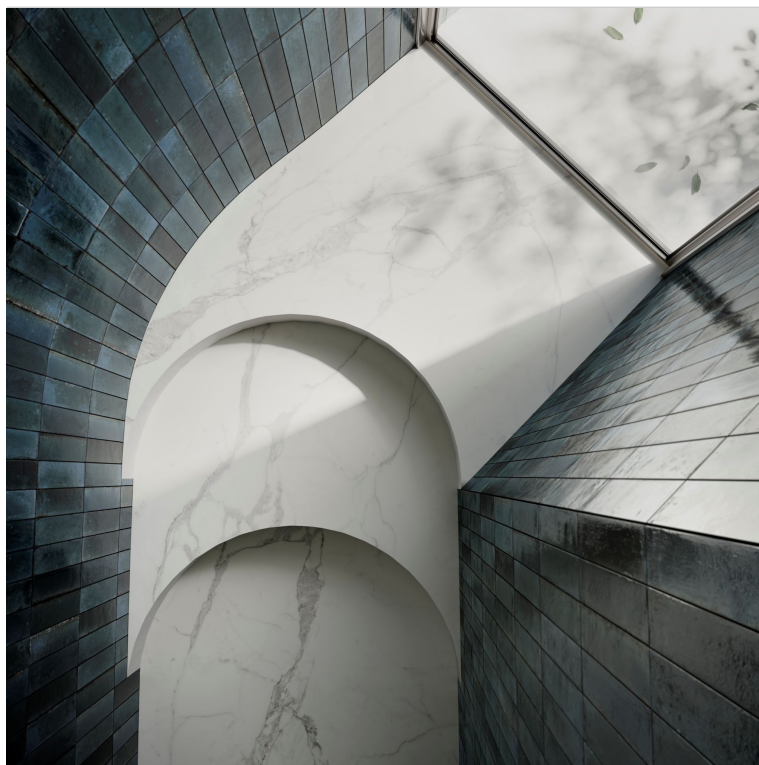

SERIES

MANHATTAN

Subway Tile | | Porcelain

PRODUCTS

Bowery Beige 2x9 Bullnose
2"x9" | Porcelain

Bowery Beige 2x9
2"x9" | Porcelain

Downtown Nero 2x9
2"x9" | Porcelain

Downtown Nero 2x9 Bullnose
2"x9" | Porcelain

Village Bianco 2x9
2"x9" | Porcelain

Village Bianco 2x9 Bullnose
2"x9" | Porcelain

ROOM SCENES

Size	Product type	BOX			PALLET		
		pcs	sqft	lb	boxes	sqft	lb
2"x9"	Bullnose	36					

WARNING The information contained in this packing list is for guidance only, the contents of the packing may vary. Please consult our sales representatives for an exact list.