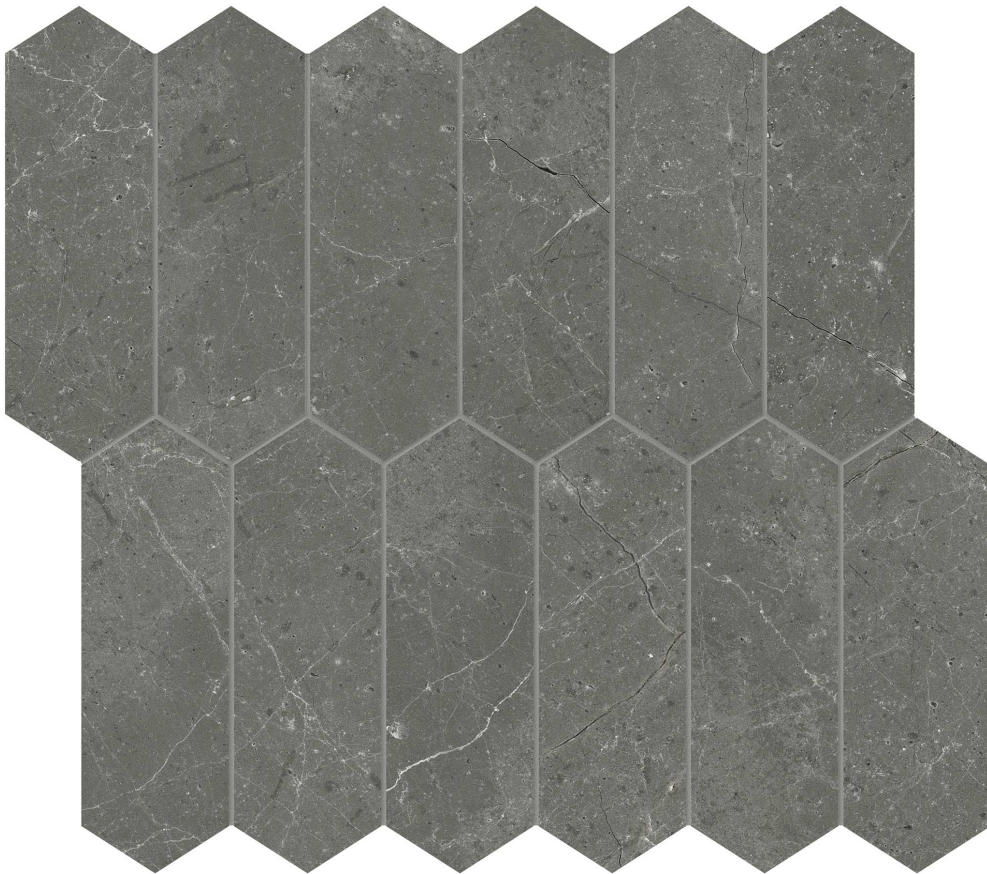

PRODUCT

STARK CARBON 2X6 PICKET MOSAIC

Stone | 10.5"x12" | Marble

TECHNICAL DATA

CODE: AS5001-03200

NAME: Stark Carbon 2x6 Picket Mosaic

SERIES: Stark Carbon

SIZE: 10.5"x12"

FINISH: Polished

MOSAIC CHIP SIZE: 2"x6"

FAMILY: Stone

SUITABLE FOR: Indoor|Shower

TPOLOGY: Marble

TYPE OF PIECE: Mosaic

USE: Floor and Wall

NOTES: Sheet size shown is approximate. Actual dimensions refer to individual mosaic chips.