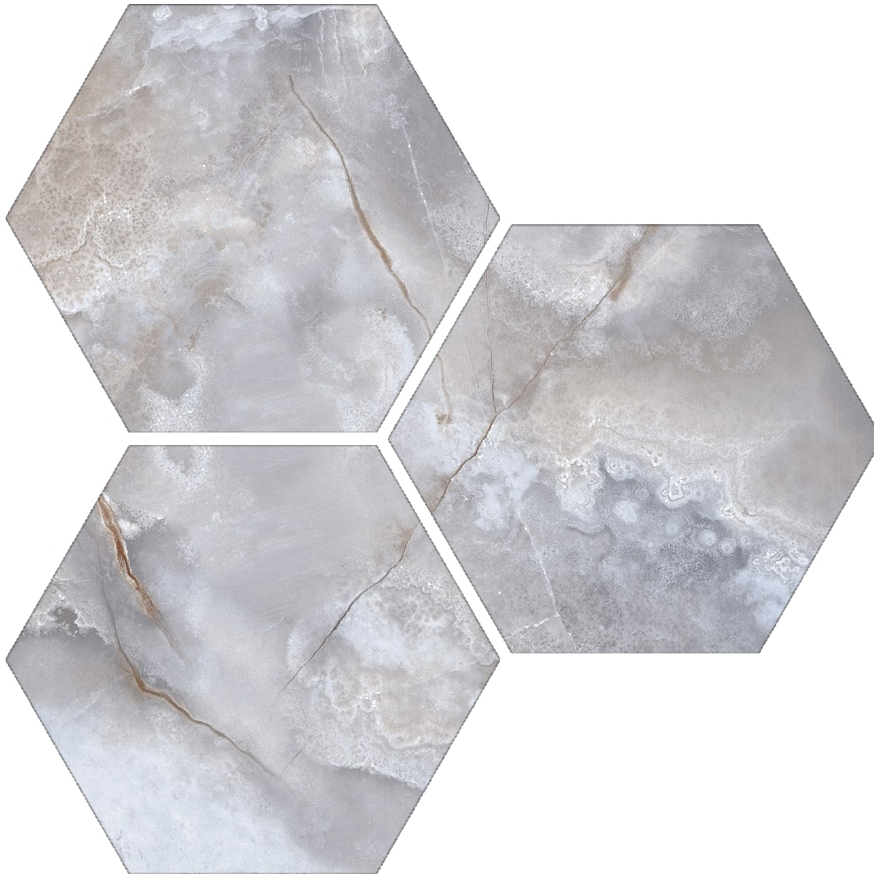

# TREASURE BLUE DREAM ONYX 6" CARVED HEXAGON

---

Tile | 6"x6" | Porcelain

**GRAPHIC VARIETY**

## **TECHNICAL DATA**

CODE: QUTS-BL-5C  
NAME: Treasure Blue Dream Onyx 6" Carved Hexagon  
SERIES: Treasure  
SIZE: 6"x6"  
FINISH: Carved  
LOOK: Marble Look  
FROST RESISTANCE: Yes  
PEI: 4  
SHADE VARIATION: V4  
FAMILY: Tile  
STYLE: Contemporary  
SUITABLE FOR: Indoor, Shower, Backsplash  
TYPOLOGY: Porcelain  
TYPE OF PIECE: Field Tile  
USE: Floor and Wall