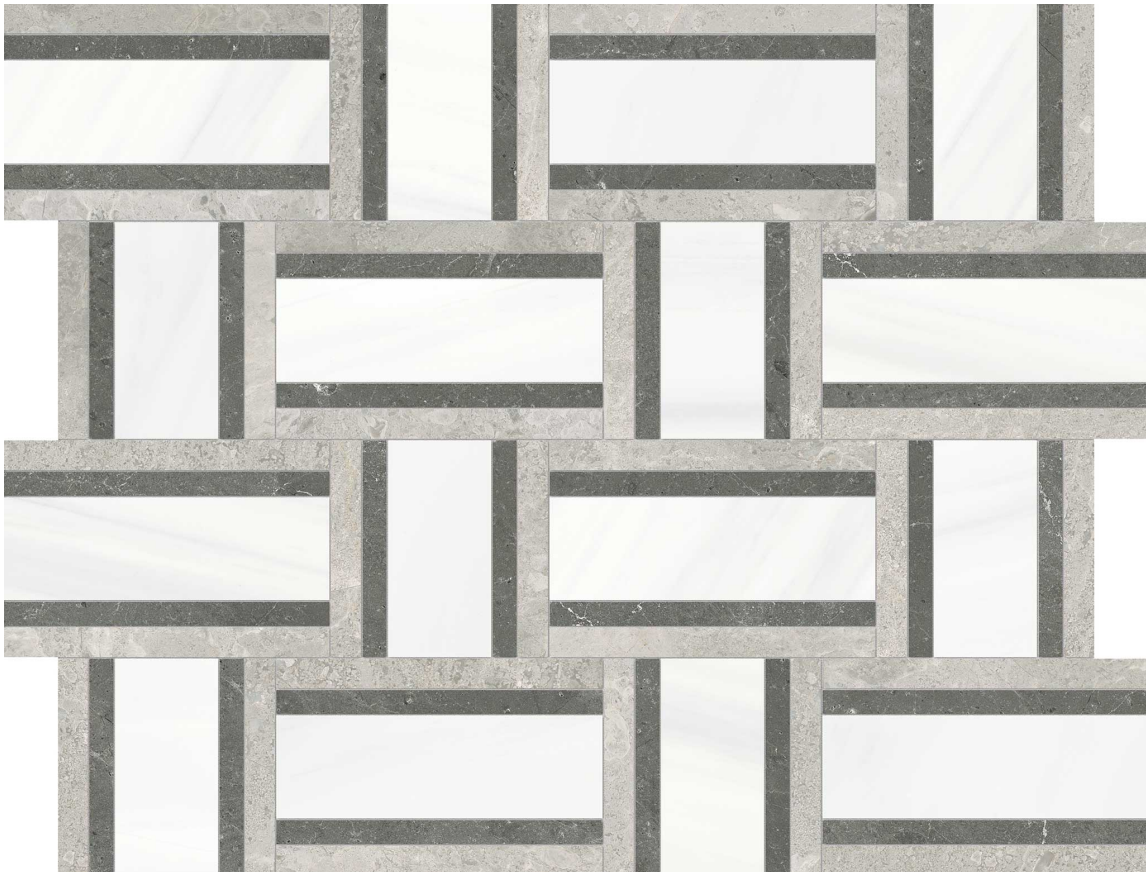

---

**PRODUCT**  
**UTOPIO CESTO MIST MOSAIC**

---

Stone | 11.8"x14.75" | Natural Stone

## **TECHNICAL DATA**

**CODE:** AS5001-04230

**NAME:** Utopio Cesto Mist Mosaic

**SERIES:** Utopio

**SIZE:** 11.8"x14.75"

**FINISH:** Polished & Honed

**FAMILY:** Stone

**SUITABLE FOR:** Indoor|Shower