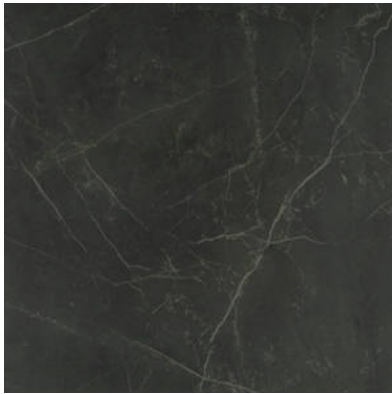

---

**PRODUCT**  
**TIVOLI NERO POLISHED 32X32**

---

Tile | 31"x31" | Glazed Porcelain

**GRAPHIC VARIETY**

## **TECHNICAL DATA**

CODE: QULX-TI-5PN2  
NAME: Tivoli Nero Polished 32X32  
SERIES: Luxury  
SIZE: 31"x31"  
FINISH: Polished  
LOOK: Marble Look  
FROST RESISTANCE: Yes  
PEI: 4  
EDGE: Rectified  
FAMILY: Tile  
STYLE: Contemporary  
SUITABLE FOR: Indoor|Shower  
TYPOLOGY: Glazed Porcelain  
TYPE OF PIECE: Field Tile  
USE: Floor and Wall