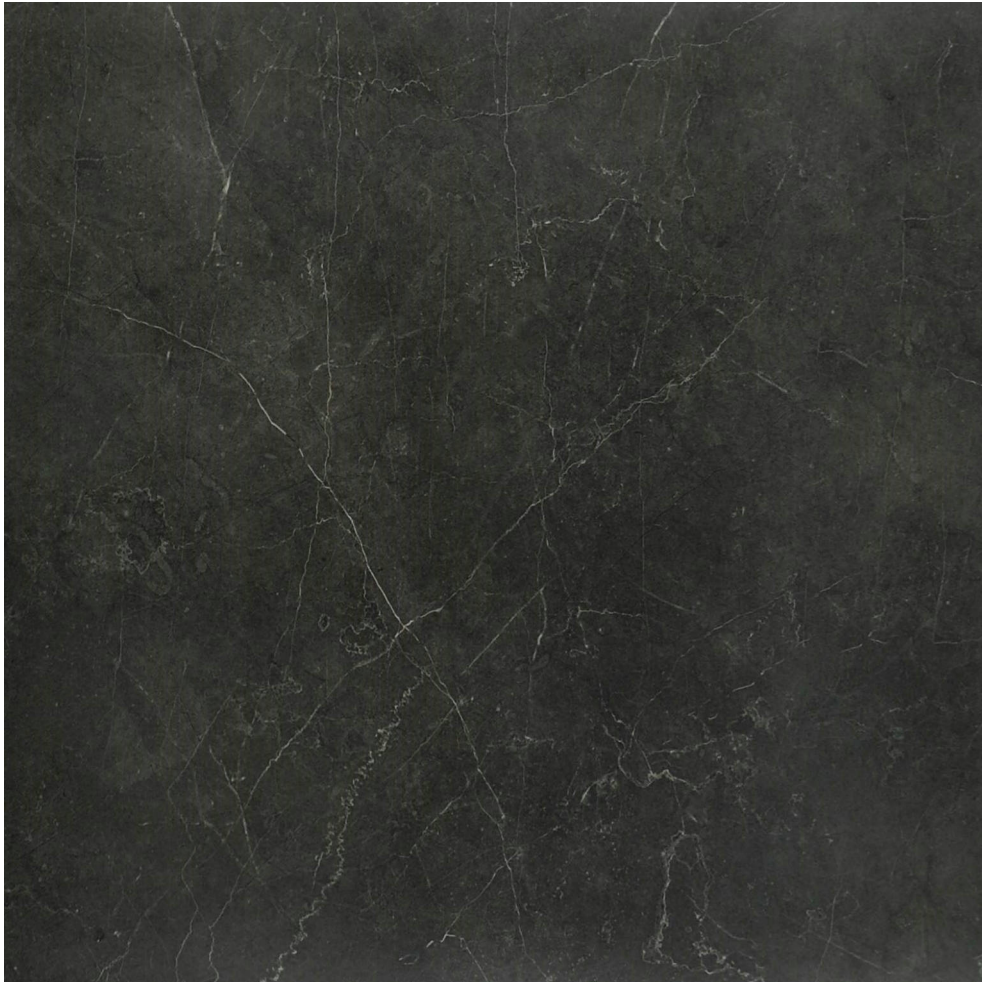

---

**PRODUCT**  
**TIVOLI NERO POLISHED 32X32**

---

Tile | 31"x31" | Glazed Porcelain

**GRAPHIC VARIETY**

## **TECHNICAL DATA**

CODE: QULX-TI-5PN2  
NAME: Tivoli Nero Polished 32X32  
SERIES: Luxury  
SIZE: 31"x31"  
FINISH: Polished  
LOOK: Marble Look  
FROST RESISTANCE: Yes  
PEI: 4  
EDGE: Rectified  
FAMILY: Tile  
STYLE: Contemporary  
SUITABLE FOR: Indoor|Shower  
TYPOLOGY: Glazed Porcelain  
TYPE OF PIECE: Field Tile  
USE: Floor and Wall