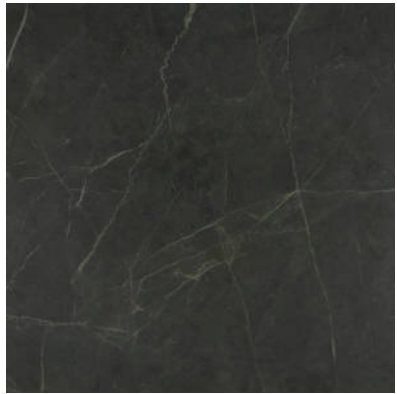

---

**PRODUCT**  
**TIVOLI NERO POLISHED 32X32**

---

Tile | 31"x31" | Glazed Porcelain

**GRAPHIC VARIETY**

## **TECHNICAL DATA**

CODE: QULX-TI-5PN2  
NAME: Tivoli Nero Polished 32X32  
SERIES: Luxury  
SIZE: 31"x31"  
FINISH: Polished  
LOOK: Marble Look  
FROST RESISTANCE: Yes  
PEI: 4  
EDGE: Rectified  
FAMILY: Tile  
STYLE: Contemporary  
SUITABLE FOR: Indoor|Shower  
TYPOLOGY: Glazed Porcelain  
TYPE OF PIECE: Field Tile  
USE: Floor and Wall