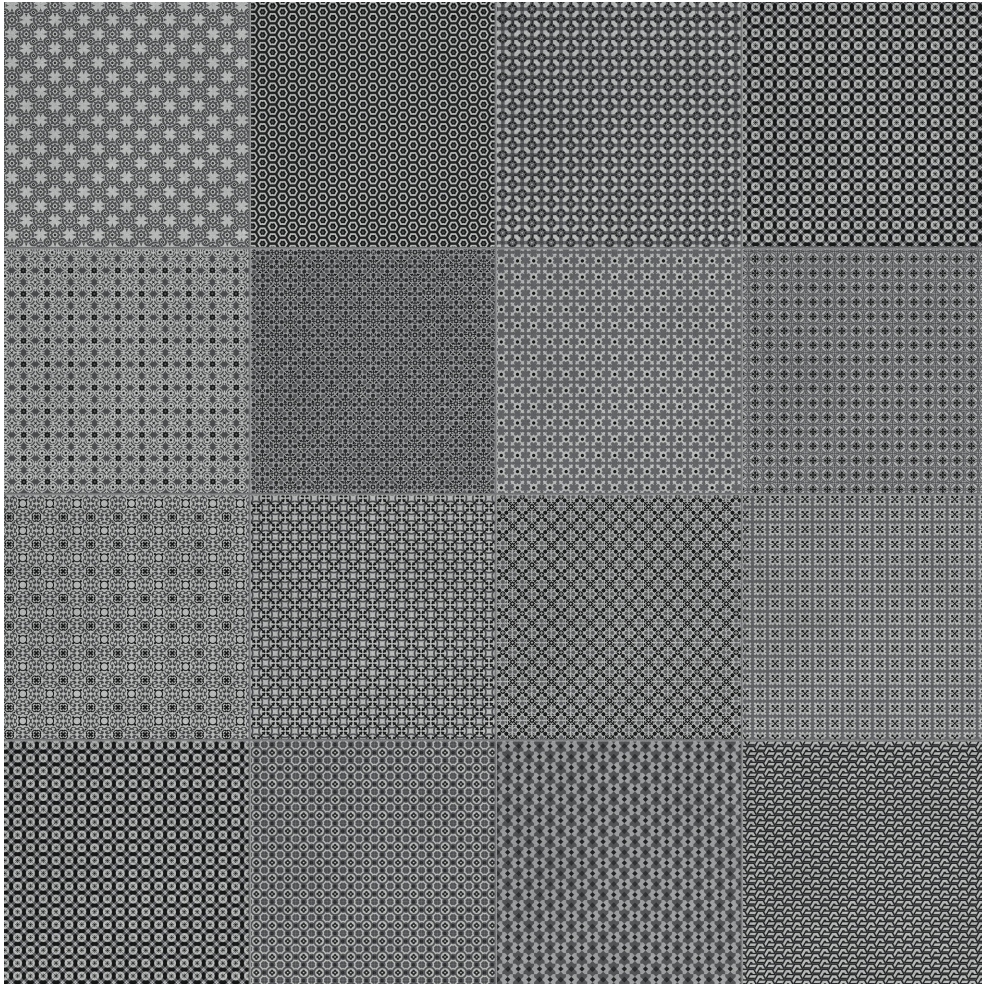

PRODUCT
TAPESTRI 8X8 SILK BLEND

Tile | 8"x8" | Pressed Glazed Porcelain

TECHNICAL DATA

CODE: AC4500-09790

NAME: Tapestri 8x8 Silk Blend

SERIES: Tapestri

SIZE: 8"x8"

FINISH: Matte

LOOK: Multi-Look Mosaics

FROST RESISTANCE: Yes

PEI: 4

SHADE VARIATION: V2-V4

BREAKING STRENGTH (APH): $\geq 310 \geq 1300$

CHEMICAL RESISTANCE (APH): CLASS A

DCOF (APH): ≥ 0.55

FAMILY: Tile

SUITABLE FOR: Indoor| Outdoor

TPOLOGY: Pressed Glazed Porcelain

THICKNESS (APH): 9mm

TYPE OF PIECE: Field Tile

USE: Floor and Wall

NOTES: This product is special order and cannot be cancelled, returned, or refunded.