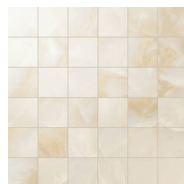

Magical Dark Grey Polished 12x24
 12"x24" | Porcelain

Charmed Beige Matte 12x24
 12"x24" | Porcelain

Intrigue Ivory Polished 12x24
 12"x24" | Porcelain

Intrigue Ivory Matte 12x24
 12"x24" | Porcelain

Charmed Beige Polished 12x24
 12"x24" | Porcelain

Magical Dark Grey Matte 12x24
 12"x24" | Porcelain

Magical Dark Grey Matte 2x2 Mosaic
 12"x12" | Porcelain

Charmed Beige Matte 2x2 Mosaic
 12"x12" | Porcelain

Rendezvous White Matte 2x2 Mosaic
 12"x12" | Porcelain

Intrigue Ivory Matte 2x2 Mosaic
12"x12" | Porcelain

Magical Dark Grey Polished 3x12
3"x12" | Porcelain

Intrigue Ivory Polished 3x12
3"x12" | Porcelain

Charmed Beige Polished 3x12
3"x12" | Porcelain

Rendezvous White Polished 3x12
3"x12" | Porcelain