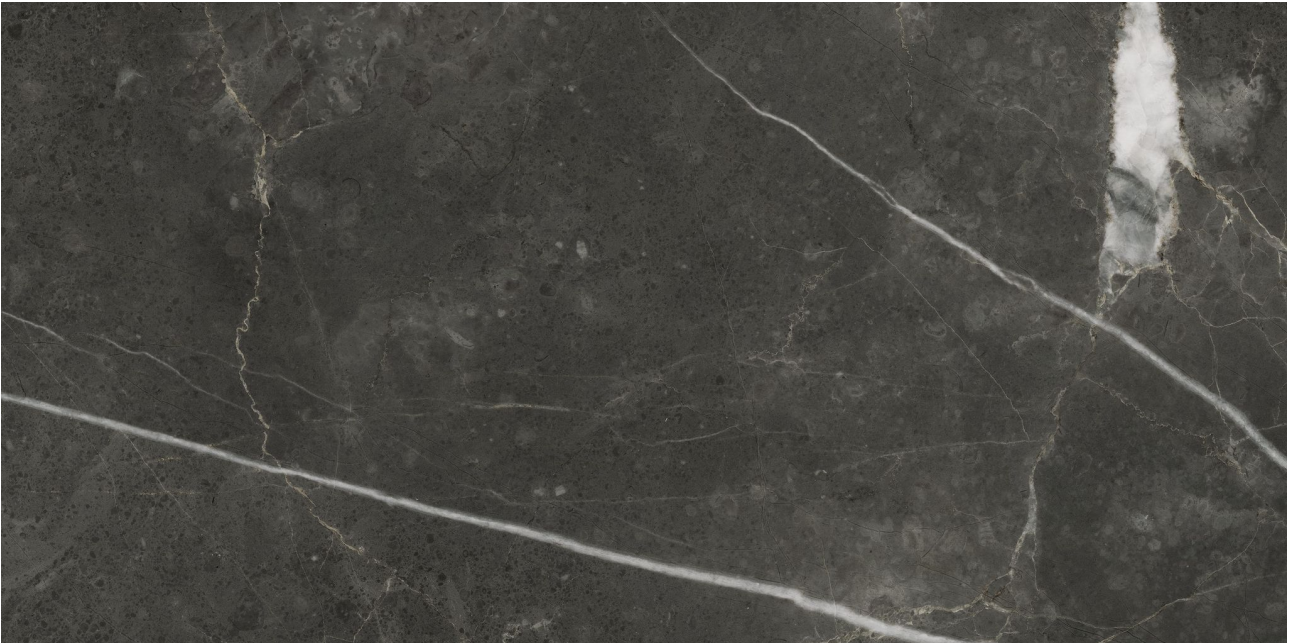

---

**PRODUCT**  
**FLORENCE 12X24F CARBON TEXTURE**

---

Tile | 12"x24" | Glazed Porcelain

**GRAPHIC VARIETY**

## **TECHNICAL DATA**

CODE: QUFC-CA-2T  
NAME: Florence 12X24F Carbon Texture  
SERIES: Florence  
SIZE: 12"x24"  
FINISH: Texture  
LOOK: Marble Look  
FROST RESISTANCE: Yes  
PEI: 4  
SHADE VARIATION: V3  
BREAKING STRENGTH (APH): >350 - >1600  
CHEMICAL RESISTANCE (APH): CLASS A  
DCOF (APH): MATTE  $\geq 0.60$   
FAMILY: Tile  
R VALUE (APH): MATTE R10  
STAIN RESISTANCE (APH): CLASS A & 5  
STYLE: Contemporary  
SUITABLE FOR: Indoor, Outdoor, Pool, Backsplash, Shower  
TYPOLOGY: Glazed Porcelain  
THICKNESS (APH): 8.4 mm  
TYPE OF PIECE: Field Tile  
USE: Floor and Wall