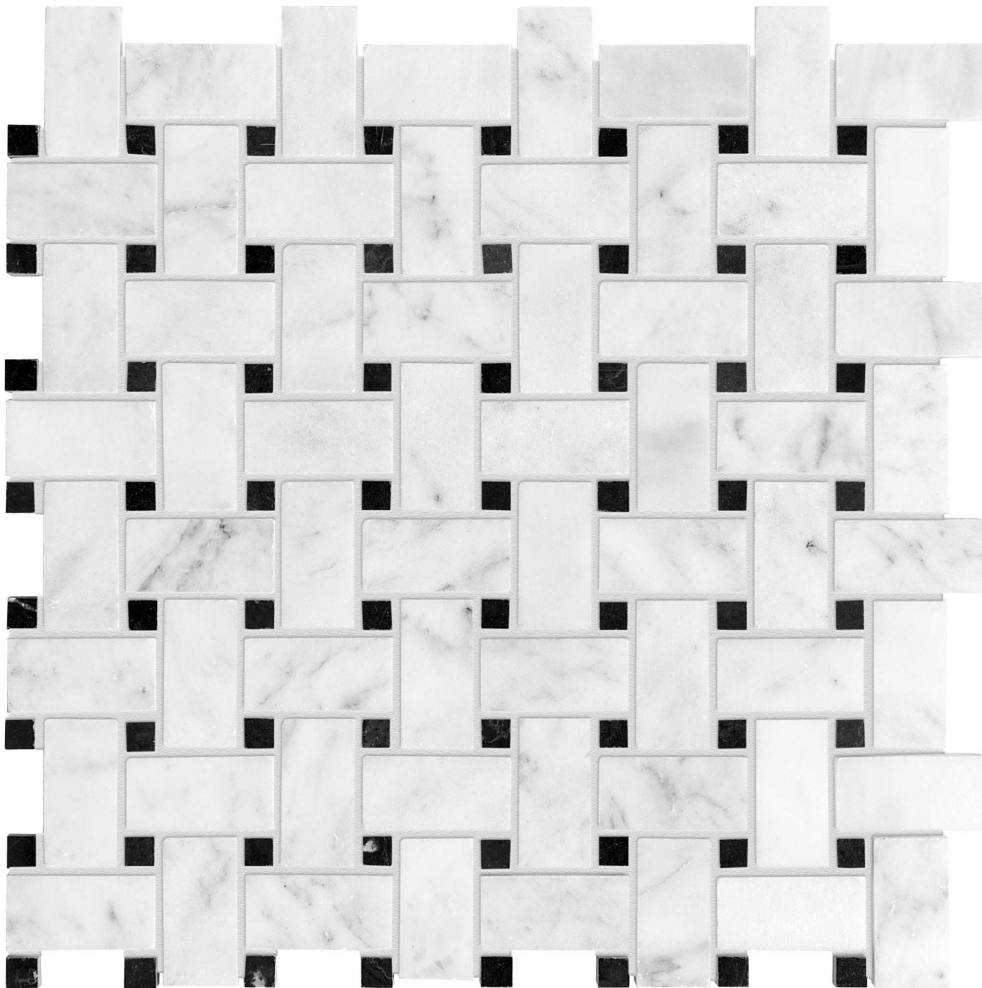

PRODUCT

BIANCO VENATINO BASKETWEAVE POLISHED MOSAIC

Stone | 12"x12" | Marble

TECHNICAL DATA

CODE: AS5001-00250

NAME: Bianco Venatino Basketweave Polished Mosaic

SERIES: Bianco Venatino

SIZE: 12"x12"

FINISH: Polished

FAMILY: Stone

SUITABLE FOR: Indoor|Shower

TPOLOGY: Marble

TYPE OF PIECE: Mosaic

USE: Floor and Wall

NOTES: Sheet size shown is approximate. Actual dimensions refer to individual mosaic chips.