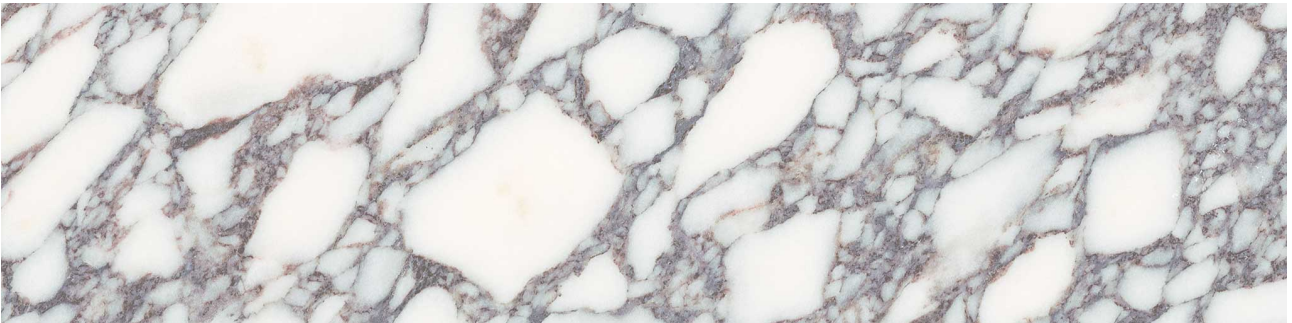

PRODUCT
VIOLA ROCCIA 3X12

Stone | 3"x12" | Marble

TECHNICAL DATA

CODE: AS5000-05640
NAME: Viola Roccia 3x12
SERIES: Viola Roccia
SIZE: 3"x12"
FINISH: Honed
EDGE: Straight Edge
FAMILY: Stone
SUITABLE FOR: Indoor|Shower
TYPOLOGY: Marble
TYPE OF PIECE: Field Tile
USE: Floor and Wall