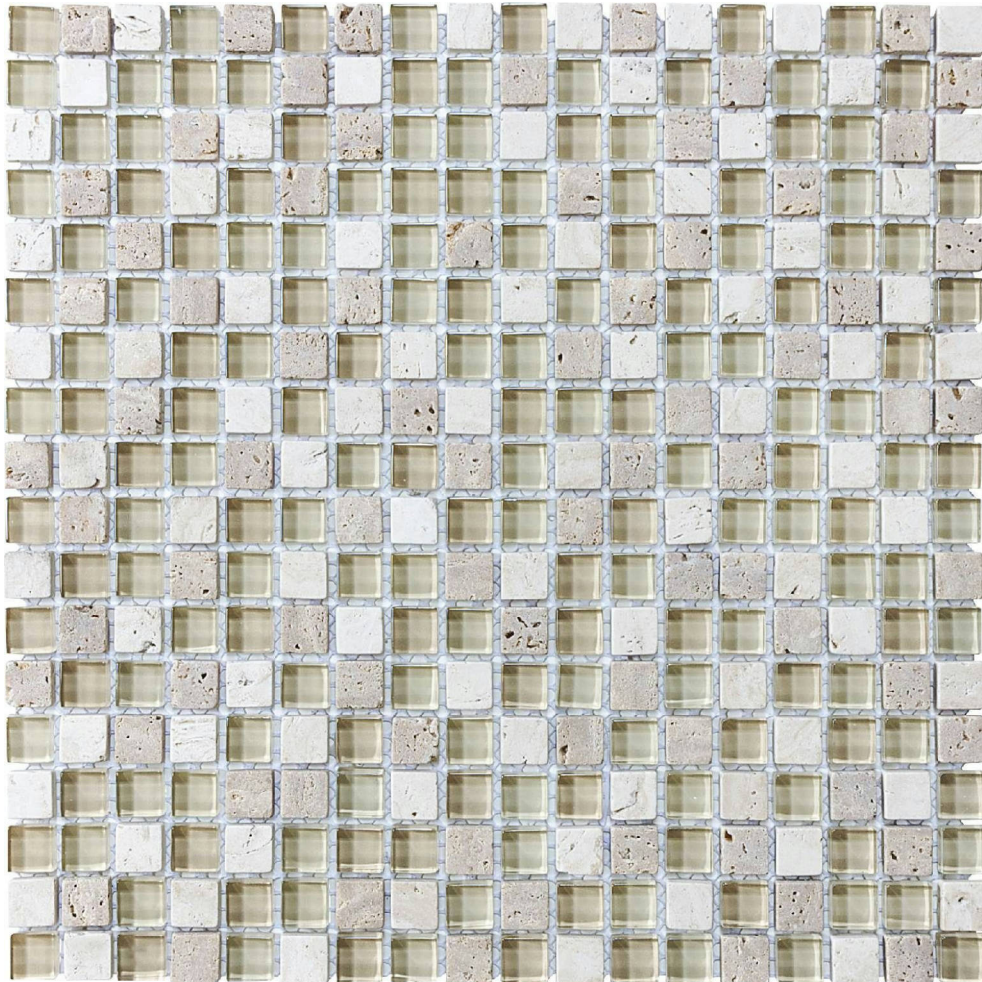

### 5/8X5/8 CREME BRULEE MOSAIC

---

Mosaic and Decorative Tile | 12"x12" | Mixed Materials

**TECHNICAL DATA**

CODE: AC35-006  
NAME: 5/8X5/8 Creme Brulee Mosaic  
SERIES: Bliss  
SIZE: 12"x12"  
FINISH: Matt  
LOOK: Multi-Look Mosaics  
FAMILY: Mosaic and Decorative Tile  
SUITABLE FOR: Indoor  
TYPOLOGY: Mixed Materials  
TYPE OF PIECE: Mosaic  
USE: Floor and Wall  
NOTES: Number Of Rows Per Sheet = 18