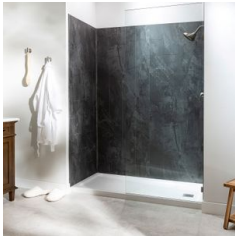

SERIES

CRACKED SLATE PLUS

Stone Look | | SPC

PRODUCTS

Cracked Slate Shower Wall Kit 36x60x78
36"x60"x78" | SPC

Cracked Slate Gloss Shower Wall Kit 36x60x94
36"x60"x94" | SPC

Cracked Slate Shower Wall Kit 32x60x78
32"x60"x78" | SPC

Cracked Slate Gloss Shower Wall Kit 32x60x94
32"x60"x94" | SPC

Cracked Slate Shower Wall Kit 30x60x78
30"x60"x78" | SPC

Cracked Slate Gloss Shower Wall Kit 30x60x94
30"x60"x94" | SPC

Cracked Slate Shower Wall Kit 36x36x78
36"x36"x78" | SPC

Cracked Slate Shower Bench 26x18.63x3
26"x18.63"x3" | SPC

Cracked Slate Niche 14.5x12 inside
14.5"x12"x2" | SPC

Cracked Slate Shower Shelf 14.56x7.12x2
14.5"x12"x2" | SPC

ROOM SCENES

Size	Product type	BOX			PALLET		
		pcs	sqft	lb	boxes	sqft	lb
36"x60"x94"							
36"x60"x78"							
32"x60"x78"							
32"x60"x94"							
30"x60"x78"							
30"x60"x94"							
36"x36"x78"							
26"x18.63"x3"							
14.5"x12"x2"							