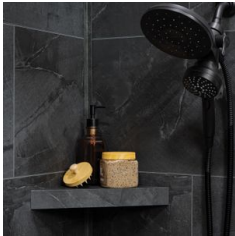

SERIES

CRACKED SLATE PLUS

Stone Look | | SPC

PRODUCTS

Cracked Slate Shower Wall Kit 36x60x78
36"x60"x78" | SPC

Cracked Slate Gloss Shower Wall Kit 36x60x94
36"x60"x94" | SPC

Cracked Slate Shower Wall Kit 32x60x78
32"x60"x78" | SPC

Cracked Slate Gloss Shower Wall Kit 32x60x94
32"x60"x94" | SPC

Cracked Slate Shower Wall Kit 30x60x78
30"x60"x78" | SPC

Cracked Slate Gloss Shower Wall Kit 30x60x94
30"x60"x94" | SPC

Cracked Slate Shower Wall Kit 36x36x78
36"x36"x78" | SPC

Cracked Slate Shower Bench 26x18.63x3
26"x18.63"x3" | SPC

Cracked Slate Niche 14.5x12 inside
14.5"x12"x2" | SPC

Cracked Slate Shower Shelf 14.56x7.12x2
14.5"x12"x2" | SPC

ROOM SCENES

Size	Product type	BOX			PALLET		
		pcs	sqft	lb	boxes	sqft	lb
36"x60"x94"							
36"x60"x78"							
32"x60"x78"							
32"x60"x94"							
30"x60"x78"							
30"x60"x94"							
36"x36"x78"							
26"x18.63"x3"							
14.5"x12"x2"							