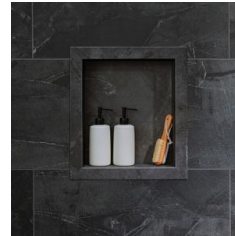

SERIES

CRACKED SLATE PLUS

Stone Look | | SPC

PRODUCTS

Cracked Slate Shower Wall Kit 36x60x78
36"x60"x78" | SPC

Cracked Slate Gloss Shower Wall Kit 36x60x94
36"x60"x94" | SPC

Cracked Slate Shower Wall Kit 32x60x78
32"x60"x78" | SPC

Cracked Slate Gloss Shower Wall Kit 32x60x94
32"x60"x94" | SPC

Cracked Slate Shower Wall Kit 30x60x78
30"x60"x78" | SPC

Cracked Slate Gloss Shower Wall Kit 30x60x94
30"x60"x94" | SPC

Cracked Slate Shower Wall Kit 36x36x78
36"x36"x78" | SPC

Cracked Slate Shower Bench 26x18.63x3
26"x18.63"x3" | SPC

Cracked Slate Niche 14.5x12 inside
14.5"x12"x2" | SPC

Cracked Slate Shower Shelf 14.56x7.12x2
14.5"x12"x2" | SPC

ROOM SCENES

Size	Product type	BOX			PALLET		
		pcs	sqft	lb	boxes	sqft	lb
36"x60"x94"							
36"x60"x78"							
32"x60"x78"							
32"x60"x94"							
30"x60"x78"							
30"x60"x94"							
36"x36"x78"							
26"x18.63"x3"							
14.5"x12"x2"							