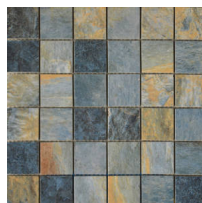

SERIES

VERMONT SLATE

Stone Look | | Porcelain

PRODUCTS

Copper 12x24
12"x24" | Porcelain

Jade 12x24
12"x24" | Porcelain

Sky 12x24
12"x24" | Porcelain

Volcano 12x24
12"x24" | Porcelain

Copper 3x24 Bullnose
3"x24" | Porcelain

Jade 3x24 Bullnose
3"x24" | Porcelain

Sky 3x24 Bullnose
3"x24" | Porcelain

Volcano 3x24 Bullnose
3"x24" | Porcelain

Copper 2x2 Mosaic
12"x12" | Porcelain

Jade 2x2 Mosaic
12"x12" | Porcelain

Sky 2x2 Mosaic
12"x12" | Porcelain

Volcano 2x2 Mosaic
12"x12" | Porcelain

ROOM SCENES

Size	Product type	BOX			PALLET		
		pcs	sqft	lb	boxes	sqft	lb
12"x24"	Field Tile	7	13.56		40		
3"x24"	Bullnose	18					
12"x12"	Mosaic	6					