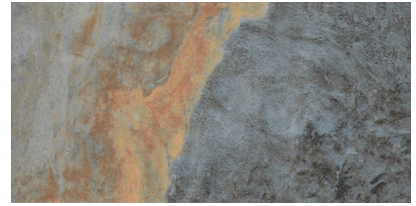

SERIES

VERMONT SLATE

Stone Look | | Porcelain

PRODUCTS

Copper 12x24
12"x24" | Porcelain

Jade 12x24
12"x24" | Porcelain

Sky 12x24
12"x24" | Porcelain

Volcano 12x24
12"x24" | Porcelain

Copper 3x24 Bullnose
3"x24" | Porcelain

Jade 3x24 Bullnose
3"x24" | Porcelain

Sky 3x24 Bullnose
3"x24" | Porcelain

Volcano 3x24 Bullnose
3"x24" | Porcelain

Copper 2x2 Mosaic
12"x12" | Porcelain

Jade 2x2 Mosaic
12"x12" | Porcelain