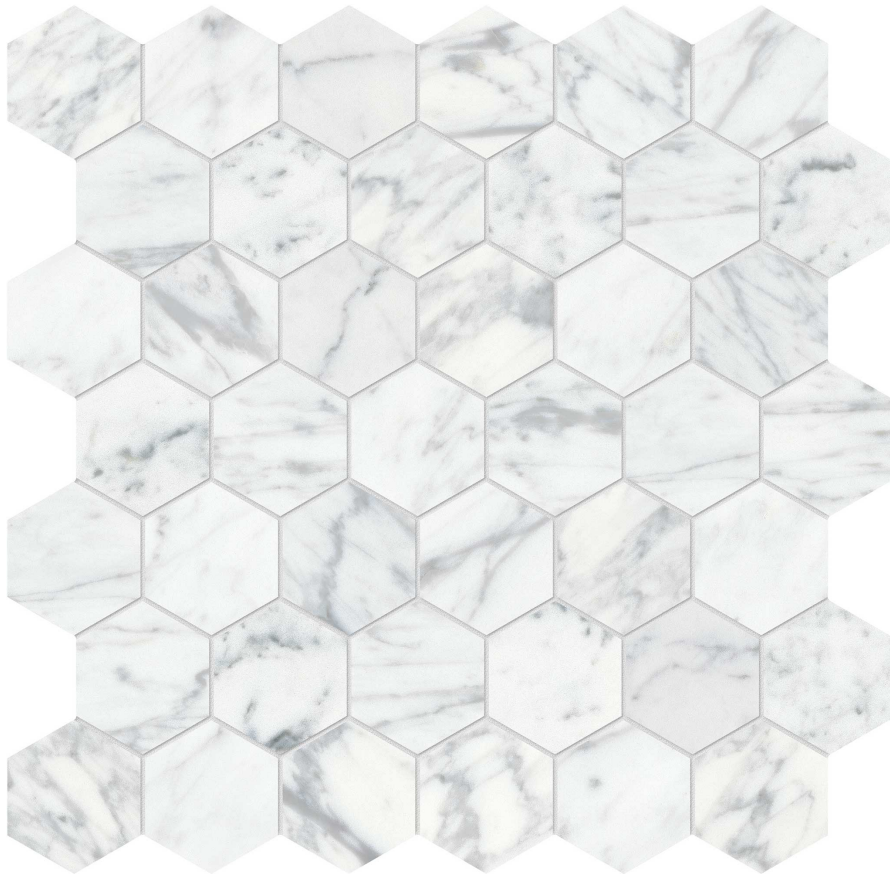

PRODUCT

VIRTUE BIANCO 2 HEXAGON MOSAIC

Stone | 12"x12" | Marble

TECHNICAL DATA

CODE: AS5001-02770

NAME: Virtue Bianco 2 Hexagon Mosaic

SERIES: Virtue Bianco

SIZE: 12"x12"

FINISH: Honed

MOSAIC CHIP SIZE: 2"x2"

FAMILY: Stone

SUITABLE FOR: Indoor|Shower

TYPOLOGY: Marble

TYPE OF PIECE: Mosaic

USE: Floor and Wall

NOTES: Sheet size shown is approximate. Actual dimensions refer to individual mosaic chips.