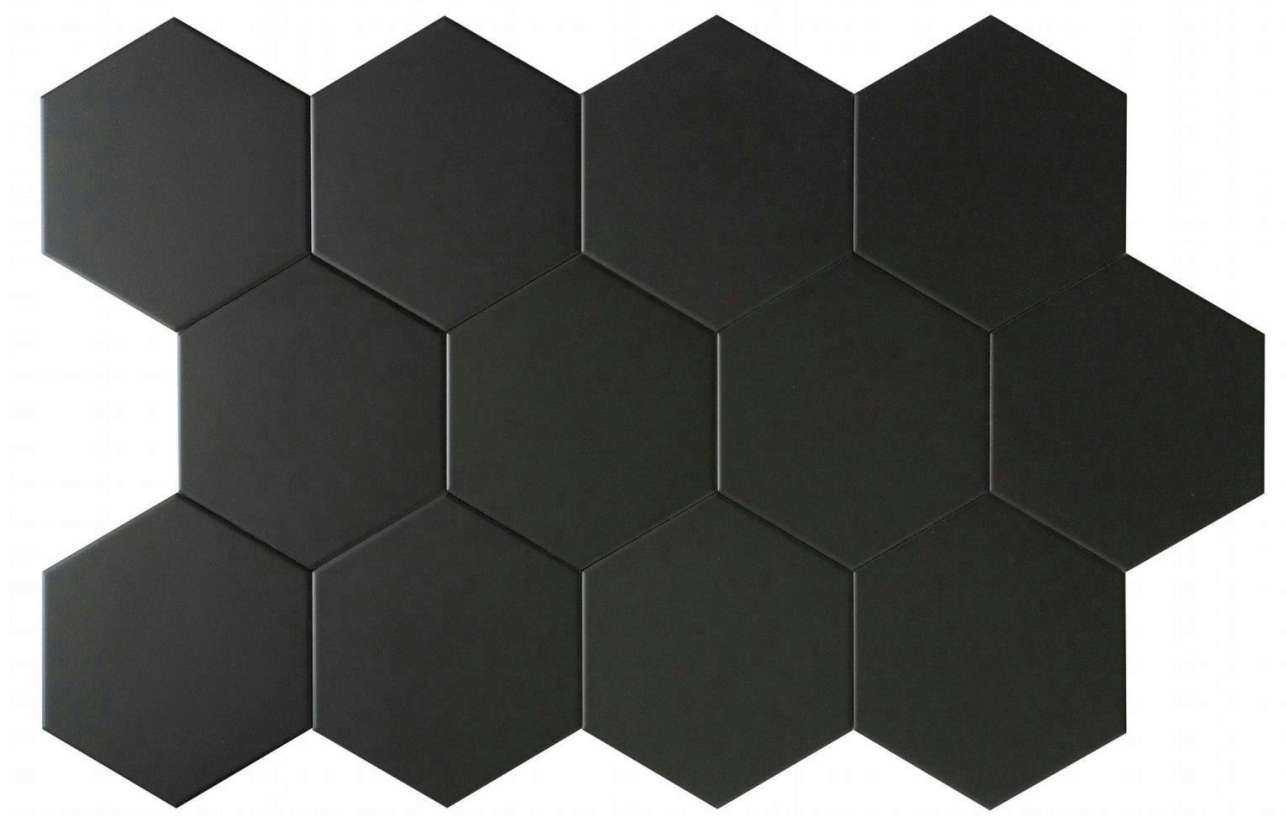

PRODUCT
VIDA 5.5X6.3" BLACK HEXAGON

Tile | 5.5"x6.3" | Porcelain

DETAILS

ROOM SCENES

TECHNICAL DATA

CODE: QUVI-BL-1
NAME: Vida 5.5X6.3" Black Hexagon
SERIES: Vida
SIZE: 5.5"x6.3"
FINISH: Matt
LOOK: Mono-Color
FROST RESISTANCE: Yes
PEI: 3
SHADE VARIATION: V1
FAMILY: Tile
STYLE: Contemporary
SUITABLE FOR: Indoor|Outdoor|Pool|Shower
TYPOLOGY: Porcelain
TYPE OF PIECE: Field Tile
USE: Floor and Wall