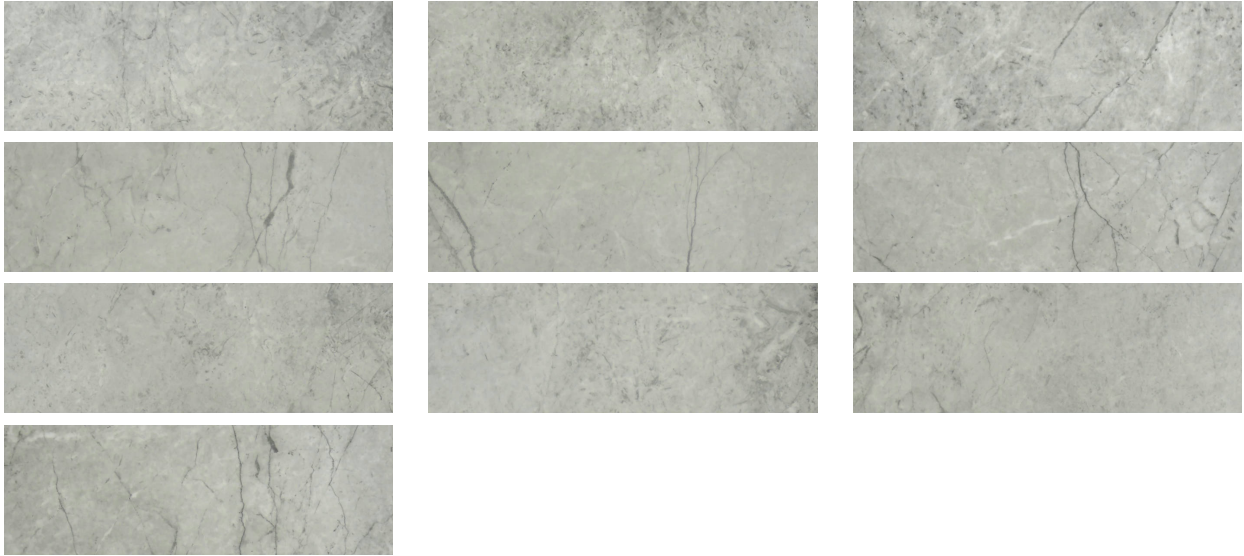

PRODUCT
ROMA ARGENTO POLISHED 4X12

Tile | 4"x12" | Glazed Porcelain

GRAPHIC VARIETY

TECHNICAL DATA

CODE: QULX-RO-1P
NAME: Roma Argento Polished 4X12
SERIES: Luxury
SIZE: 4"x12"
FINISH: Polished
LOOK: Marble Look
FROST RESISTANCE: Yes
PEI: 4
EDGE: Rectified
FAMILY: Tile
STYLE: Contemporary
SUITABLE FOR: Backsplash,Indoor,Shower
TPOLOGY: Glazed Porcelain
TYPE OF PIECE: Field Tile
USE: Floor and Wall