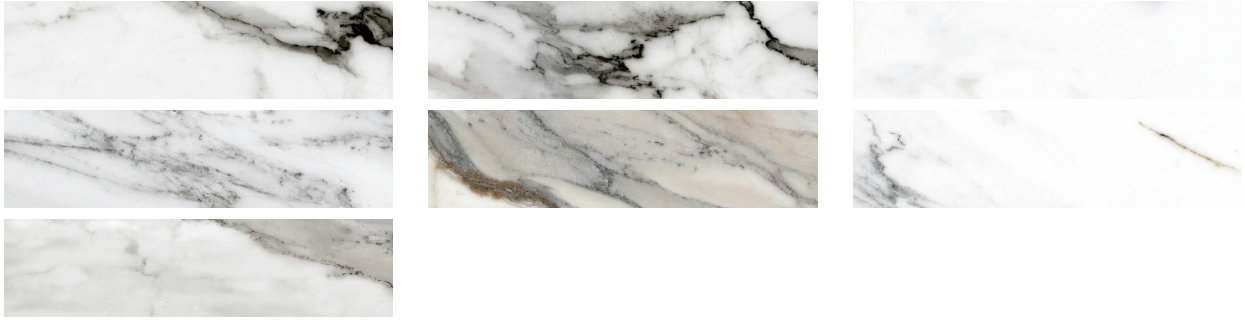

---

**PRODUCT**  
**3X12 POLISHED ALLURE BLUE**

---

Tile | 3"x12" | Porcelain

**GRAPHIC VARIETY**

## TECHNICAL DATA

CODE: QUMY-AL-3P

NAME: 3X12 Polished Allure Blue

SERIES: Mystique

SIZE: 3"x12"

FINISH: Polished

LOOK: Marble Look

FROST RESISTANCE: Yes

PEI: 4

SHADE VARIATION: V4

EDGE: Rectified

FAMILY: Tile

STYLE: Contemporary

SUITABLE FOR: Indoor|Shower

TPOLOGY: Porcelain

TYPE OF PIECE: Field Tile