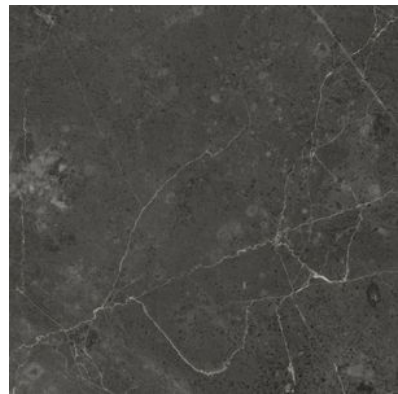

---

**PRODUCT**  
**FLORENCE 20X20F CARBON MATTE**

---

Tile | 20"x20" | Glazed Porcelain

**GRAPHIC VARIETY**

## **TECHNICAL DATA**

CODE: QUFC-CA-3  
NAME: Florence 20X20F Carbon Matte  
SERIES: Florence  
SIZE: 20"x20"  
FINISH: Matt  
LOOK: Marble Look  
FROST RESISTANCE: Yes  
PEI: 4  
SHADE VARIATION: V3  
BREAKING STRENGTH (APH): >350 - >1600  
CHEMICAL RESISTANCE (APH): CLASS A  
DCOF (APH): MATTE  $\geq$ 0.60  
FAMILY: Tile  
R VALUE (APH): MATTE R10  
STAIN RESISTANCE (APH): CLASS A & 5  
STYLE: Contemporary  
SUITABLE FOR: Indoor, Outdoor, Pool, Backsplash, Shower  
TYPOLOGY: Glazed Porcelain  
THICKNESS (APH): 8.5 mm  
TYPE OF PIECE: Field Tile  
USE: Floor and Wall