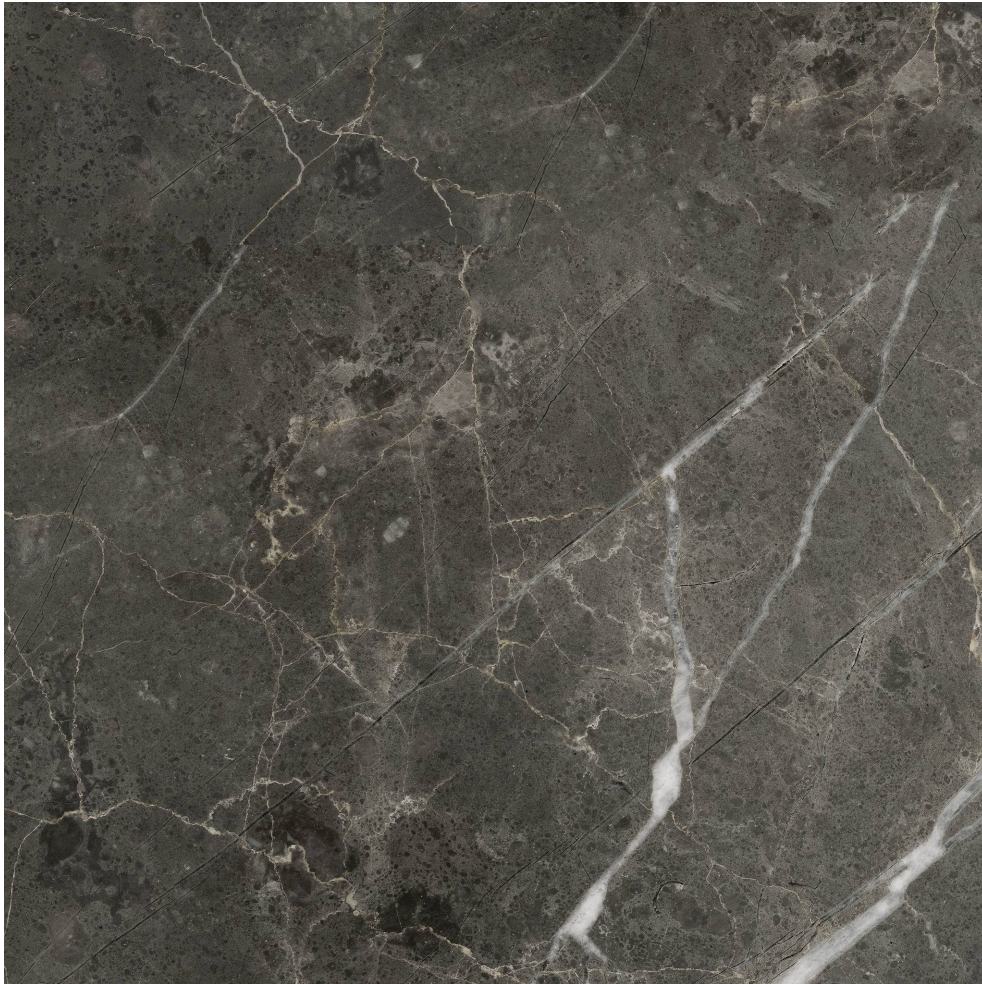

---

**PRODUCT**  
**FLORENCE 20X20F CARBON MATTE**

---

Tile | 20"x20" | Glazed Porcelain

**GRAPHIC VARIETY**

## **TECHNICAL DATA**

CODE: QUFC-CA-3  
NAME: Florence 20X20F Carbon Matte  
SERIES: Florence  
SIZE: 20"x20"  
FINISH: Matt  
LOOK: Marble Look  
FROST RESISTANCE: Yes  
PEI: 4  
SHADE VARIATION: V3  
BREAKING STRENGTH (APH): >350 - >1600  
CHEMICAL RESISTANCE (APH): CLASS A  
DCOF (APH): MATTE  $\geq$ 0.60  
FAMILY: Tile  
R VALUE (APH): MATTE R10  
STAIN RESISTANCE (APH): CLASS A & 5  
STYLE: Contemporary  
SUITABLE FOR: Indoor, Outdoor, Pool, Backsplash, Shower  
TYPOLOGY: Glazed Porcelain  
THICKNESS (APH): 8.5 mm  
TYPE OF PIECE: Field Tile  
USE: Floor and Wall