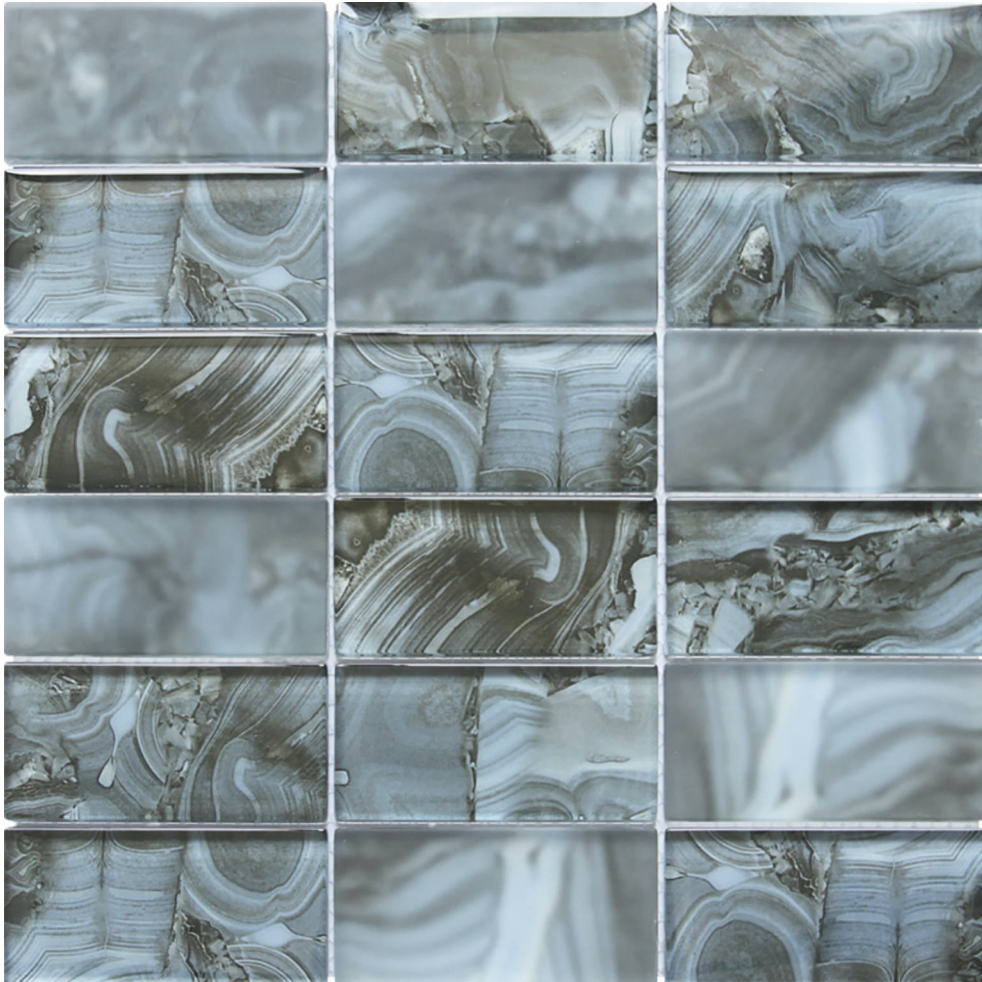

PRODUCT

ONYX PATTERN BLUE GLASS SHEET MOSAIC

Mosaic and Decorative Tile | 11.8"x11.8" | Glass

TECHNICAL DATA

CODE: RVCHAWV049
NAME: Onyx Pattern Blue Glass Sheet Mosaic
SERIES: Chelsea Collection
SIZE: 11.8"x11.8"
LOOK: Multi-Look Mosaics
FAMILY: Mosaic and Decorative Tile
SUITABLE FOR: Backsplash,Indoor,Outdoor,Shower,Pool
TYPOLOGY: Glass
TYPE OF PIECE: Mosaic
USE: Wall only