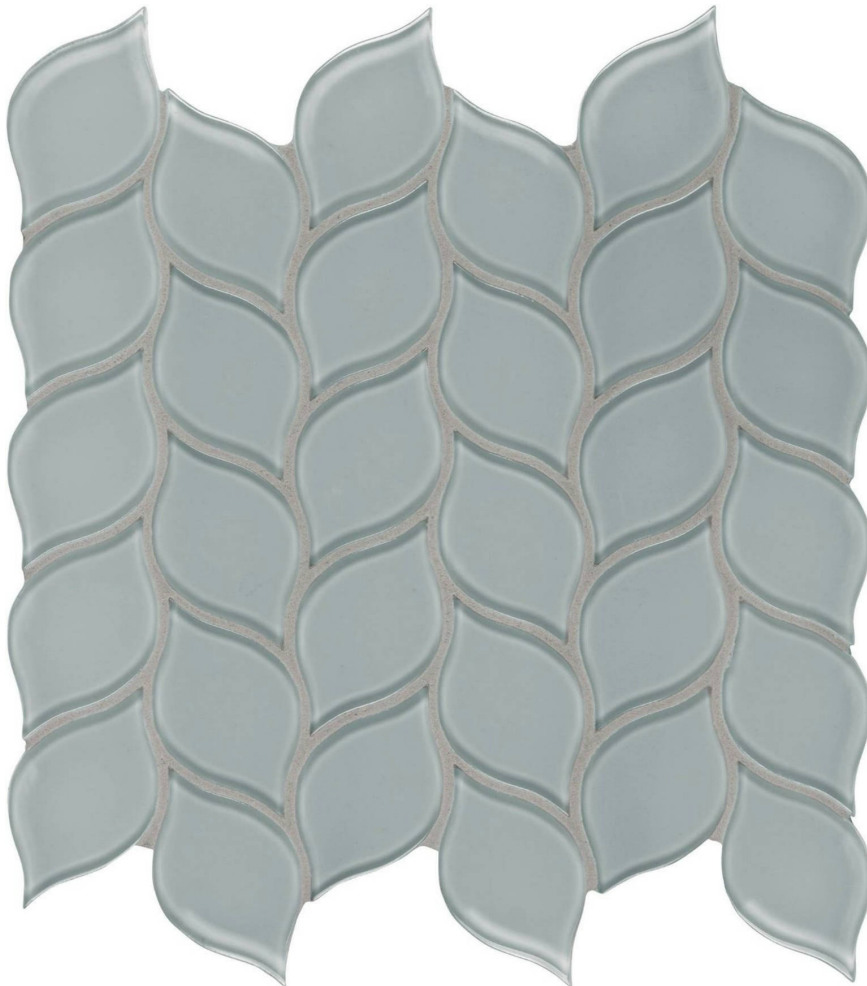

PRODUCT
SHADOW PETAL MOSAIC

Mosaic and Decorative Tile | 12"x12" |

TECHNICAL DATA

CODE: AC35-136
NAME: Shadow Petal Mosaic
SERIES: Bliss Element
SIZE: 12"x12"
FINISH: Gloss
LOOK: Glass
MOSAIC CHIP SIZE: Mesh-Mounted
FAMILY: Mosaic and Decorative Tile
STYLE: Classic
SUITABLE FOR: Indoor|Outdoor
TYPE OF PIECE: Mosaic
USE: Wall only