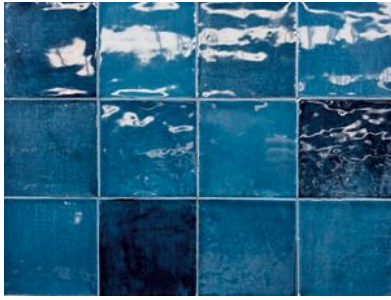

PRODUCT
MOROCCO BLUE 5X5

Tile | 5"x5" | Porcelain

GRAPHIC VARIETY

ROOM SCENES

TECHNICAL DATA

CODE: QUMO-BL-2
NAME: Morocco Blue 5x5
SERIES: Morocco
SIZE: 5"x5"
FINISH: Gloss
LOOK: Mono-Color
FROST RESISTANCE: Yes
PEI: 4
FAMILY: Tile
STYLE: Contemporary
SUITABLE FOR: Indoor, Outdoor, Pool, Backsplash, Shower
TYPOLOGY: Porcelain
TYPE OF PIECE: Field Tile
USE: Floor and Wall