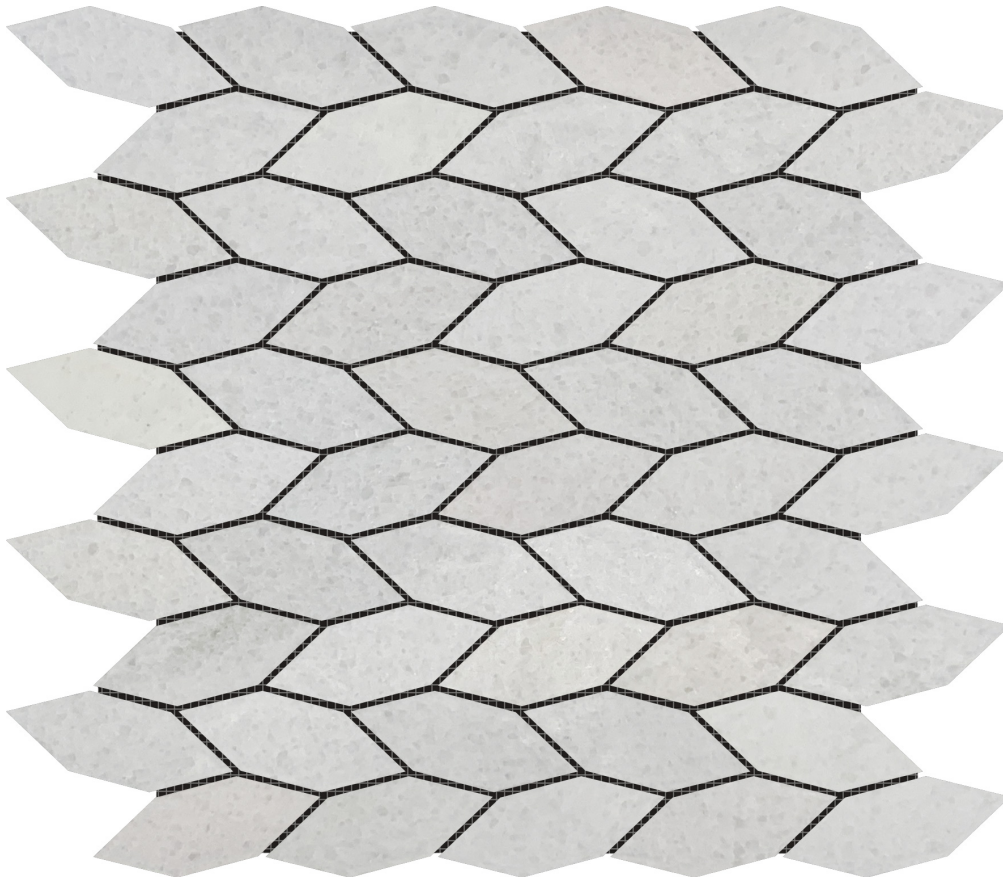

PRODUCT

ELONGATED HEXAGON WHITE GREY \"LEAVES\" MOSAIC

Mosaic and Decorative Tile | 12"x12" | Marble

ROOM SCENES

TECHNICAL DATA

CODE: RVCHAWM118
NAME: Elongated Hexagon White Grey "Leaves" Mosaic
SERIES: Chelsea Collection
SIZE: 12"x12"
LOOK: Multi-Look Mosaics
FAMILY: Mosaic and Decorative Tile
SUITABLE FOR: Backsplash, Indoor, Shower
TYPOLOGY: Marble
TYPE OF PIECE: Mosaic
USE: Floor and Wall