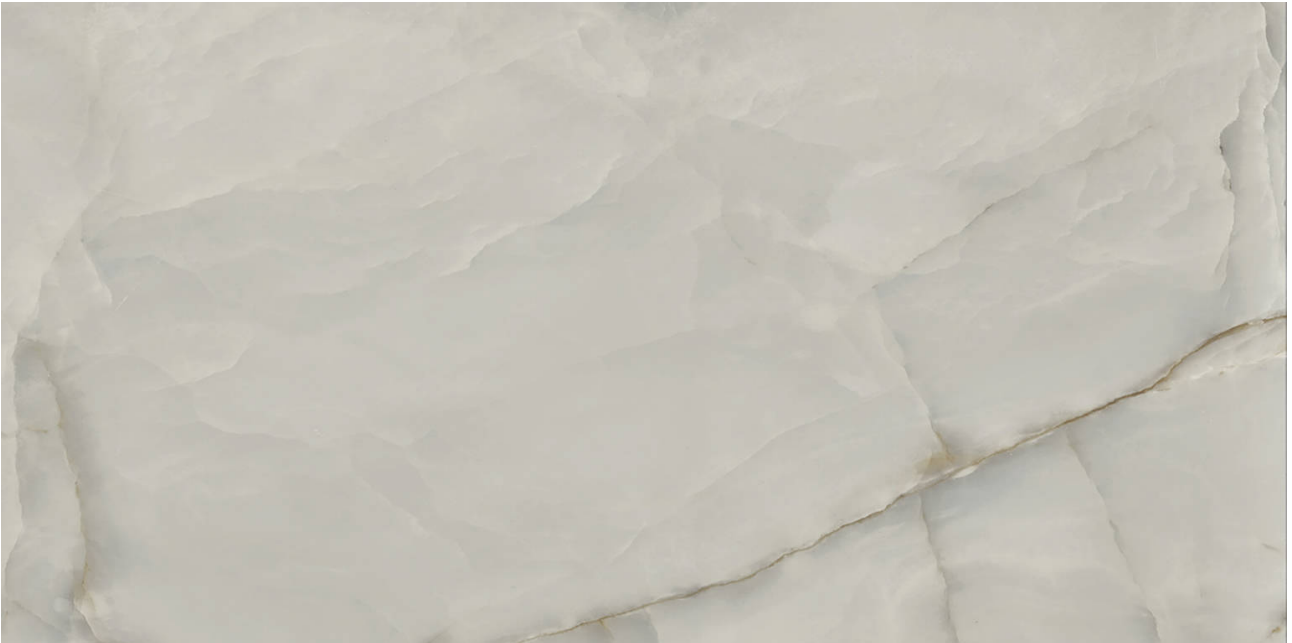

PRODUCT
MAGICAL DARK GREY POLISHED 24X48

Tile | 24"x48" | Porcelain

GRAPHIC VARIETY

ROOM SCENES

TECHNICAL DATA

CODE: QURO-MA-2P
NAME: Magical Dark Grey Polished 24x48
SERIES: Romance
SIZE: 24"x48"
FINISH: Polished
LOOK: Marble Look
FROST RESISTANCE: Yes
PEI: 4
EDGE: Rectified
FAMILY: Tile
STYLE: Contemporary
SUITABLE FOR: Indoor
TYPOLOGY: Porcelain
TYPE OF PIECE: Field Tile
USE: Floor and Wall